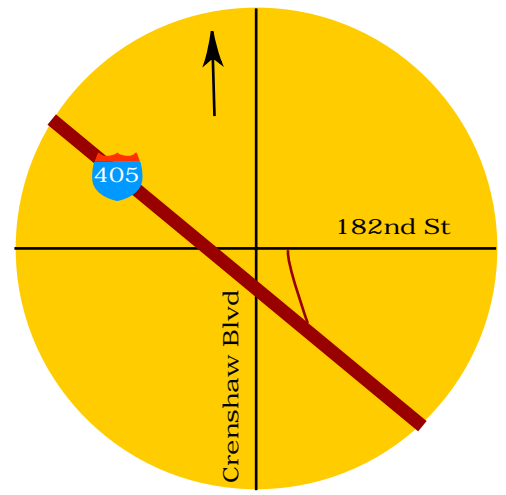

EL CAMINO COLLEGE

16007 Crenshaw Blvd.
Torrance, CA 90506
(310) 532-3670

Southbound on 405:

Take Redondo Beach Blvd. exit,
left on Redondo Beach Blvd.,
Stay in the far right lane and
take the on-ramp into the college.

Northbound on 405:

Take Crenshaw Blvd. exit,
left on 182nd St., right on
Crenshaw Blvd.