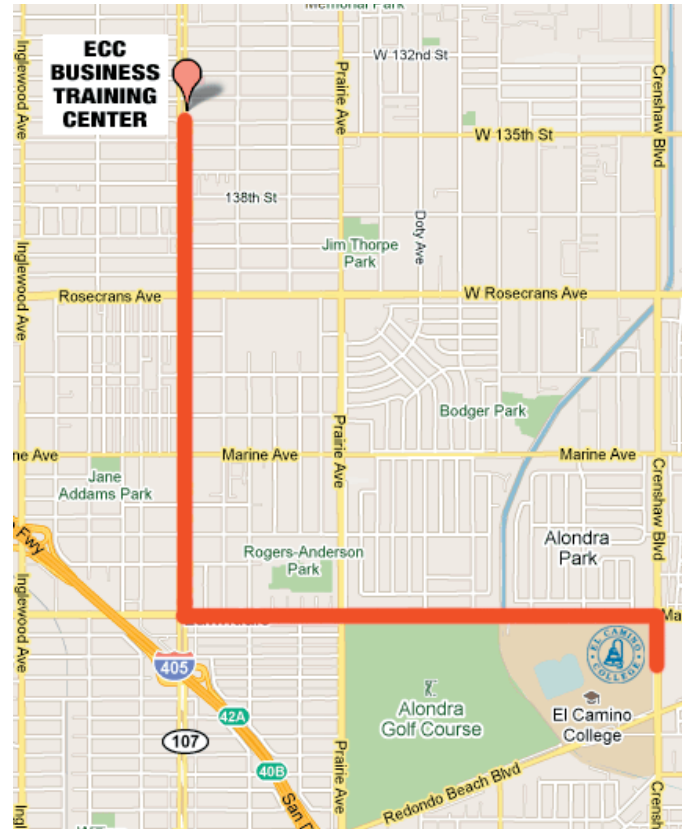

## Driving Directions from El Camino College to El Camino College Compton Center

1. Go south on Crenshaw Blvd. to 91 Freeway East / Artesia Blvd., turn left (heading east)
2. Take on-ramp and follow freeway signs for 91 Freeway East
3. Exit Santa Fe Avenue (Exit 10C)
4. Turn left onto Santa Fe Avenue
5. Turn right at Artesia Blvd. (first traffic signal under freeway overpass)
6. Continue east on Artesia Blvd. (<.1 mile), and turn left at entrance to El Camino College Compton Center, 1111 E. Artesia Blvd., Compton CA 90221; 310-900-1600

## Driving Directions from El Camino College Compton Center to El Camino College

1. Exit El Camino College Compton Center at Artesia Blvd.
2. Turn right onto Artesia Blvd., heading west
3. Take the ramp onto the 91 Freeway West
4. Take ramp to Artesia Blvd. West
5. Turn right at Crenshaw Blvd.
6. Continue north on Crenshaw Blvd. (<1 mile), and turn left at entrance to El Camino College, 16007 Crenshaw Blvd., Torrance, CA 90506; 1-866-ELCAMINO

# Driving Directions from El Camino College to the Business Training Center

1. Head north on Crenshaw Blvd. toward Manhattan Beach Blvd.
  2. Turn left at Manhattan Beach Blvd.
  3. Turn right at Hawthorne Blvd.
- Business Training Center will be on the right.*

# Driving Directions from El Camino College to the Inglewood Center

1. Head north on Crenshaw Blvd. toward Manhattan Beach Blvd.
  2. Turn left at Manhattan Beach Blvd.
  3. Turn right at Hawthorne Blvd.
  4. Continue onto S. La Brea Ave.
  5. Turn left to stay on La Brea Ave.
- Inglewood Center will be on the right.*