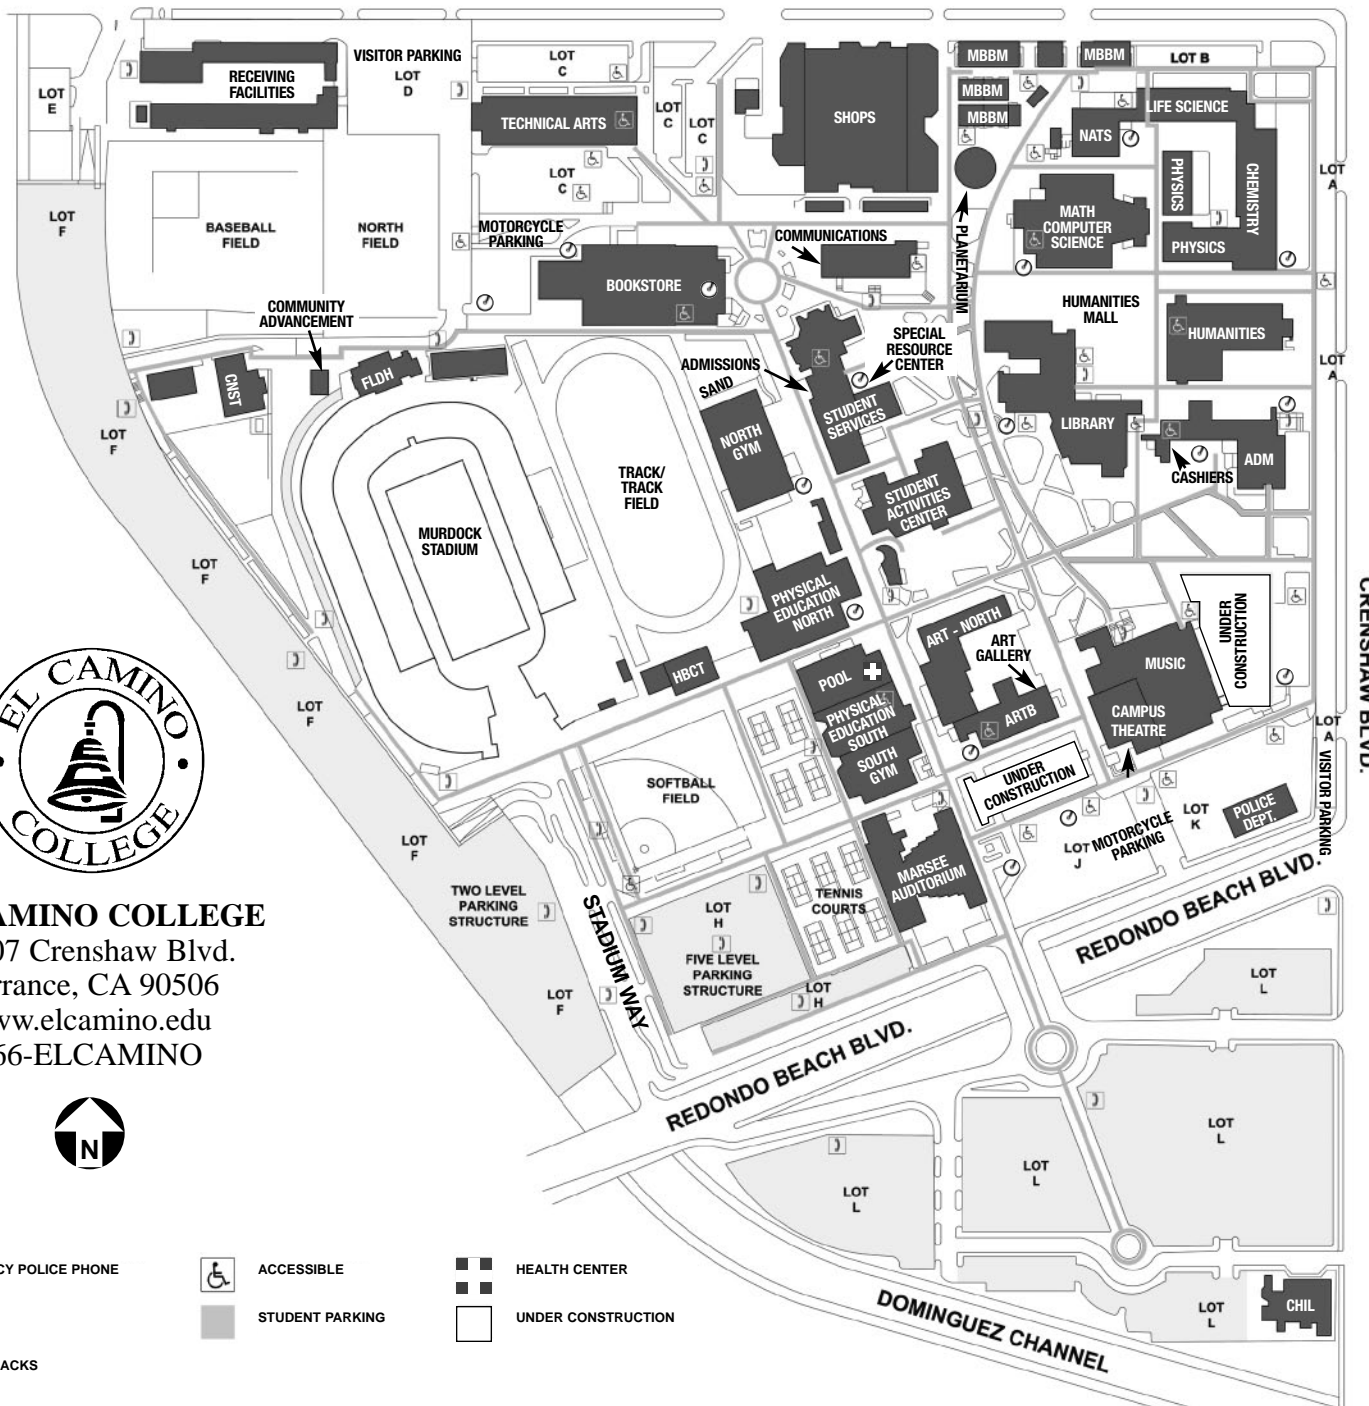

MANHATTAN BEACH BLVD.

**EL CAMINO COLLEGE**  
 16007 Crenshaw Blvd.  
 Torrance, CA 90506  
 www.elcamino.edu  
 866-ELCAMINO

**KEY:**

- EMERGENCY POLICE PHONE
- ACCESSIBLE
- HEALTH CENTER
- BUILDING
- STUDENT PARKING
- UNDER CONSTRUCTION
- BICYCLE RACKS

**EL CAMINO COLLEGE**

BUILDING / LOCATION	ABBREVIATION	BUILDING / LOCATION	ABBREVIATION
ADMINISTRATION	ADM	MURDOCK STADIUM	STAD
ART AND BEHAVIORAL SCIENCE	ARTB	MUSIC	MUSI
ART BUILDING - NORTH	ARTN	NATURAL SCIENCE	NATS
BASEBALL FIELD	BBFL	NORTH FIELD	NFLD
BOOKSTORE	BKST	NORTH GYM	NGYM
BUSINESS	BUSI	PHYSICAL EDUCATION NORTH	PE-N
POLICE DEPARTMENT	ECPD	PHYSICAL EDUCATION SOUTH	PE-S
CAMPUS THEATRE	TH	PHYSICS	PHYS
CHEMISTRY	CHEM	PLANETARIUM	PLAN
CHERRY TREE OFFICES	CTO	POOL	POOL
CHILD DEVELOPMENT CENTER	CHIL	SAND COURTS	SAND
COMMUNICATIONS	COMM	SHOPS	SHOP
COMMUNITY ADVANCEMENT OFFICE	CADV	SOFTBALL FIELD	SBFL
CONSTRUCTION TECHNOLOGY	CNST	SOCIAL SCIENCE	SOCS
FIELDHOUSE	FLDH	SOUTH GYM	SGYM
HANDBALL COURTS	HBCT	SPECIAL RESOURCE CENTER	SRC
HUMANITIES	H	STUDENT ACTIVITIES CENTER	ACTC
SCHAUERMAN LIBRARY	LIB	STUDENT SERVICES CENTER	SSVC
LIFE SCIENCE	LS	TECHNICAL ARTS	TECH
MANHATTAN BEACH BLVD. MODULES	MBBM	TENNIS COURTS	TENN
MARSEE AUDITORIUM	AUD	TRACK/TRACK FIELD	TRAK/TRFL
MATH / COMPUTER SCIENCE	MCS	YARD	YARD