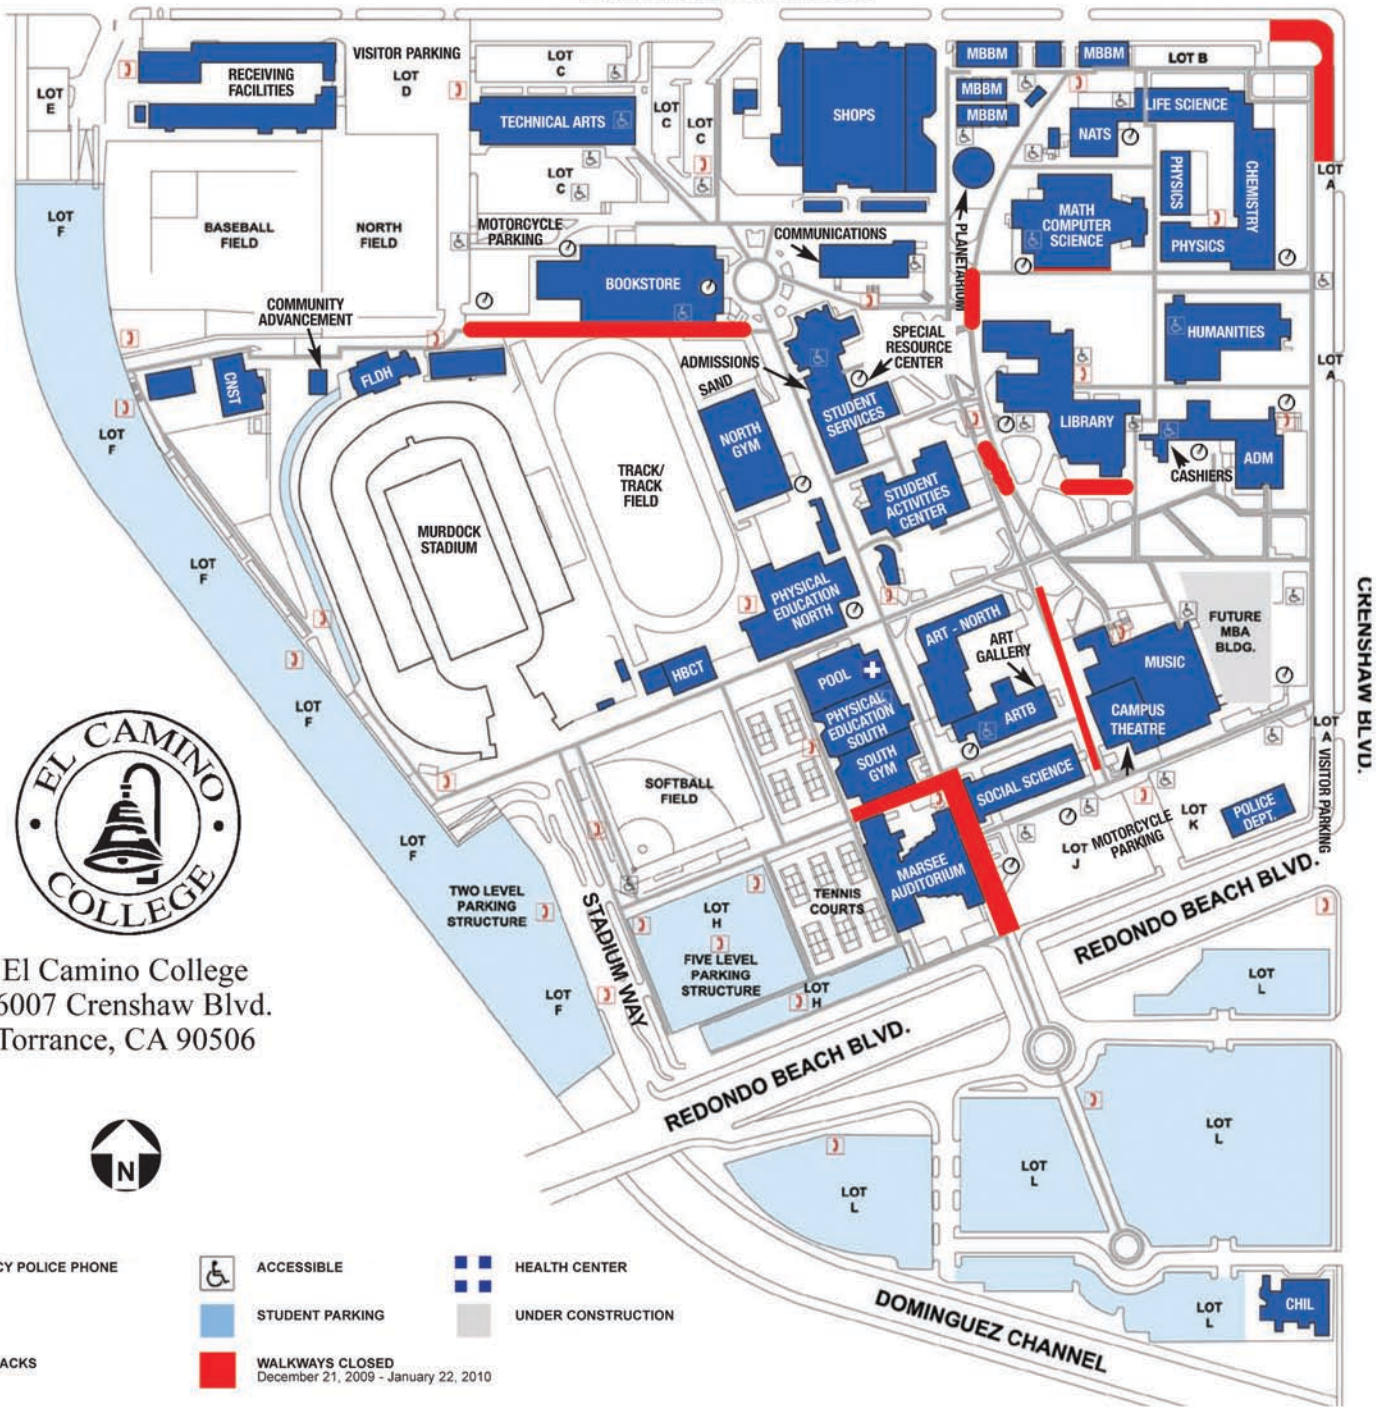

MANHATTAN BEACH BLVD.

El Camino College
16007 Crenshaw Blvd.
Torrance, CA 90506

KEY:

- EMERGENCY POLICE PHONE
- ACCESSIBLE
- HEALTH CENTER
- BUILDING
- STUDENT PARKING
- UNDER CONSTRUCTION
- BICYCLE RACKS
- WALKWAYS CLOSED
December 21, 2009 - January 22, 2010

EL CAMINO COLLEGE

BUILDING / LOCATION	ABBREVIATION	BUILDING / LOCATION	ABBREVIATION
ADMINISTRATION	ADM	MURDOCK STADIUM	STAD
ART AND BEHAVIORAL SCIENCE	ARTB	MUSIC	MUSI
ART BUILDING - NORTH	ARTN	NATURAL SCIENCE	NATS
BASEBALL FIELD	BBFL	NORTH FIELD	NFLD
BOOKSTORE	BKST	NORTH GYM	NGYM
BUSINESS	BUSI	PHYSICAL EDUCATION NORTH	PE-N
POLICE DEPARTMENT	ECPD	PHYSICAL EDUCATION SOUTH	PE-S
CAMPUS THEATRE	TH	PHYSICS	PHYS
CHEMISTRY	CHEM	PLANETARIUM	PLAN
CHERRY TREE OFFICES	CTO	POOL	POOL
CHILD DEVELOPMENT CENTER	CHIL	SAND COURTS	SAND
COMMUNICATIONS	COMM	SHOPS	SHOP
COMMUNITY ADVANCEMENT OFFICE	CADV	SOFTBALL FIELD	SBFL
CONSTRUCTION TECHNOLOGY	CNST	SOCIAL SCIENCE	SOCS
FIELDHOUSE	FLDH	SOUTH GYM	SGYM
HANDBALL COURTS	HBCT	SPECIAL RESOURCE CENTER	SRC
HUMANITIES	H	STUDENT ACTIVITIES CENTER	ACTC
SCHAUERMAN LIBRARY	LIB	STUDENT SERVICES CENTER	SSVC
LIFE SCIENCE	LS	TECHNICAL ARTS	TECH
MANHATTAN BEACH BLVD. MODULES	MBBM	TENNIS COURTS	TENN
MARSEE AUDITORIUM	AUD	TRACK/TRACK FIELD	TRAK/TRFL
MATH / COMPUTER SCIENCE	MCS	YARD	YARD