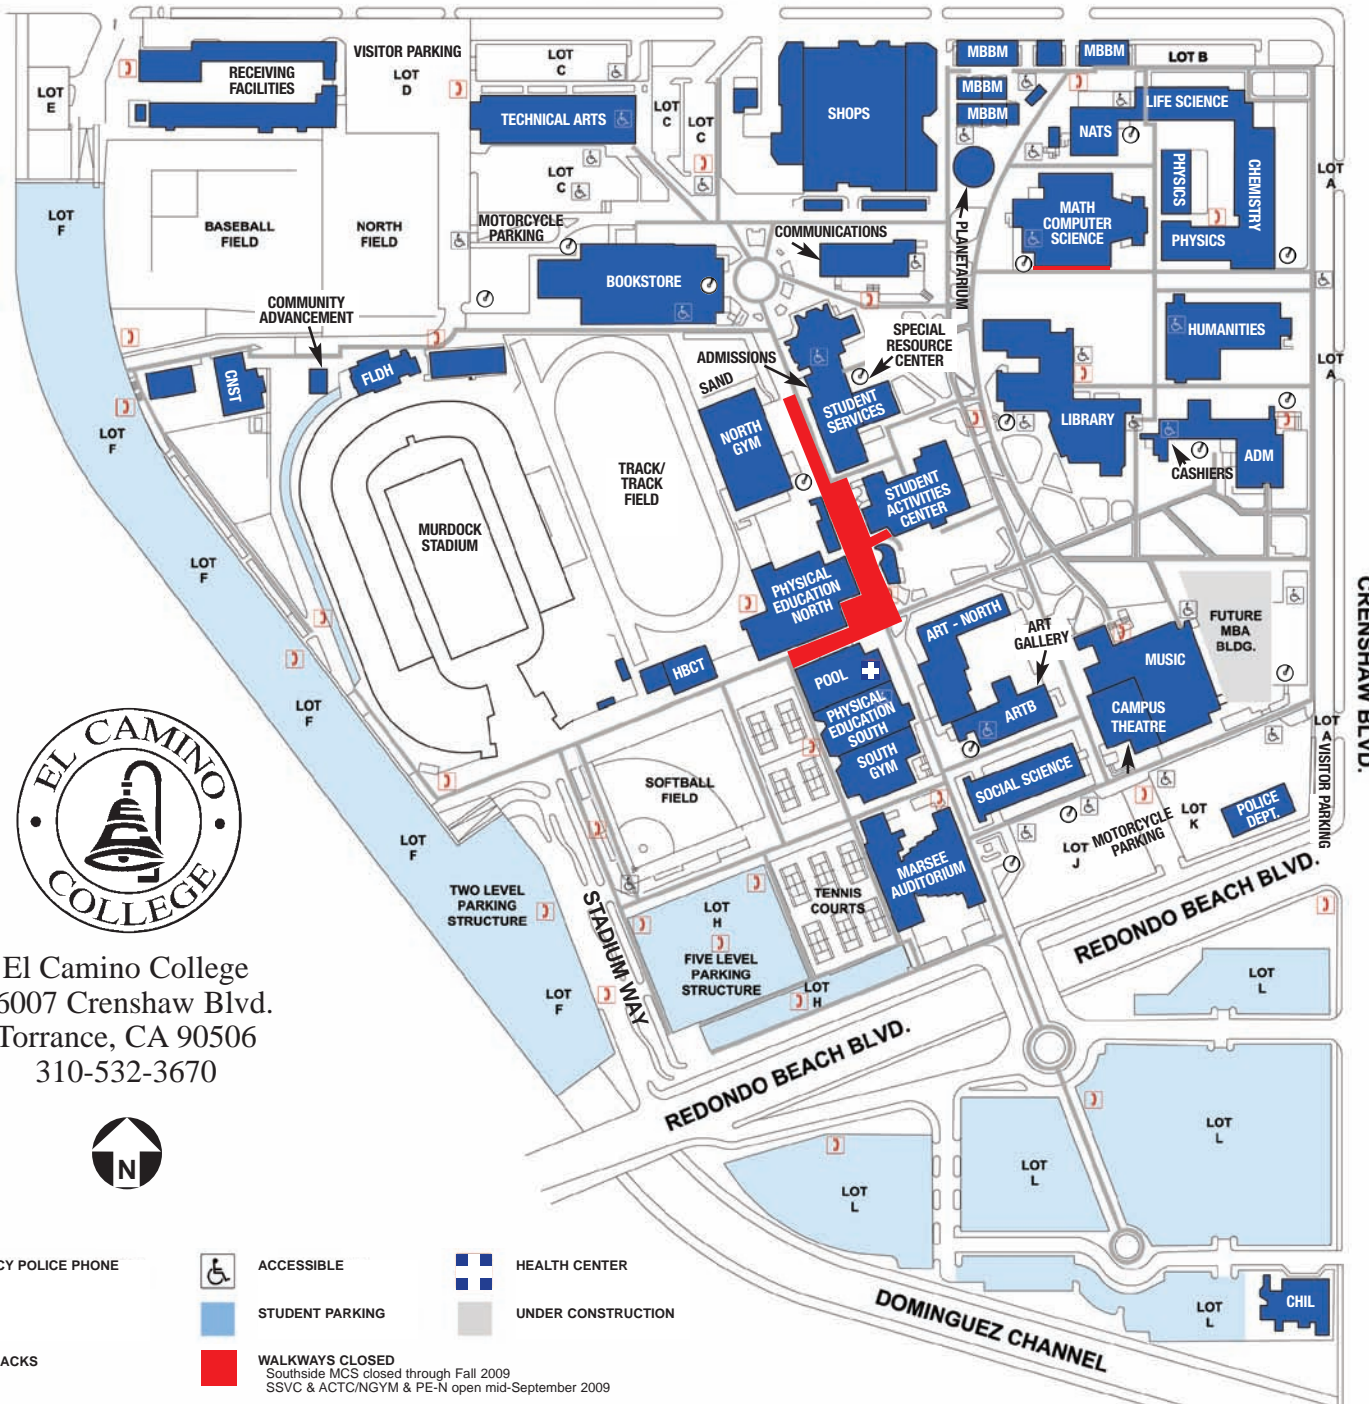

MANHATTAN BEACH BLVD.

El Camino College
16007 Crenshaw Blvd.
Torrance, CA 90506
310-532-3670

KEY:

- EMERGENCY POLICE PHONE
- ACCESSIBLE
- HEALTH CENTER
- BUILDING
- STUDENT PARKING
- UNDER CONSTRUCTION
- BICYCLE RACKS
- WALKWAYS CLOSED
Southside MCS closed through Fall 2009
SSVC & ACTC/NGYM & PE-N open mid-September 2009

EL CAMINO COLLEGE

BUILDING / LOCATION	ABBREVIATION	BUILDING / LOCATION	ABBREVIATION
ADMINISTRATION	ADM	MURDOCK STADIUM	STAD
ART AND BEHAVIORAL SCIENCE	ARTB	MUSIC	MUSI
ART BUILDING - NORTH	ARTN	NATURAL SCIENCE	NATS
BASEBALL FIELD	BBFL	NORTH FIELD	NFLD
BOOKSTORE	BKST	NORTH GYM	NGYM
BUSINESS	BUSI	PHYSICAL EDUCATION NORTH	PE-N
POLICE DEPARTMENT	ECPD	PHYSICAL EDUCATION SOUTH	PE-S
CAMPUS THEATRE	TH	PHYSICS	PHYS
CHEMISTRY	CHEM	PLANETARIUM	PLAN
CHERRY TREE OFFICES	CTO	POOL	POOL
CHILD DEVELOPMENT CENTER	CHIL	SAND COURTS	SAND
COMMUNICATIONS	COMM	SHOPS	SHOP
COMMUNITY ADVANCEMENT OFFICE	CADV	SOFTBALL FIELD	SBFL
CONSTRUCTION TECHNOLOGY	CNST	SOCIAL SCIENCE	SOCS
FIELDHOUSE	FLDH	SOUTH GYM	SGYM
HANDBALL COURTS	HBCT	SPECIAL RESOURCE CENTER	SRC
HUMANITIES	H	STUDENT ACTIVITIES CENTER	ACTC
SCHAURMAN LIBRARY	LIB	STUDENT SERVICES CENTER	SSVC
LIFE SCIENCE	LS	TECHNICAL ARTS	TECH
MANHATTAN BEACH BLVD. MODULES	MBBM	TENNIS COURTS	TENN
MARSEE AUDITORIUM	AUD	TRACK/TRACK FIELD	TRAK/TRFL
MATH / COMPUTER SCIENCE	MCS	YARD	YARD