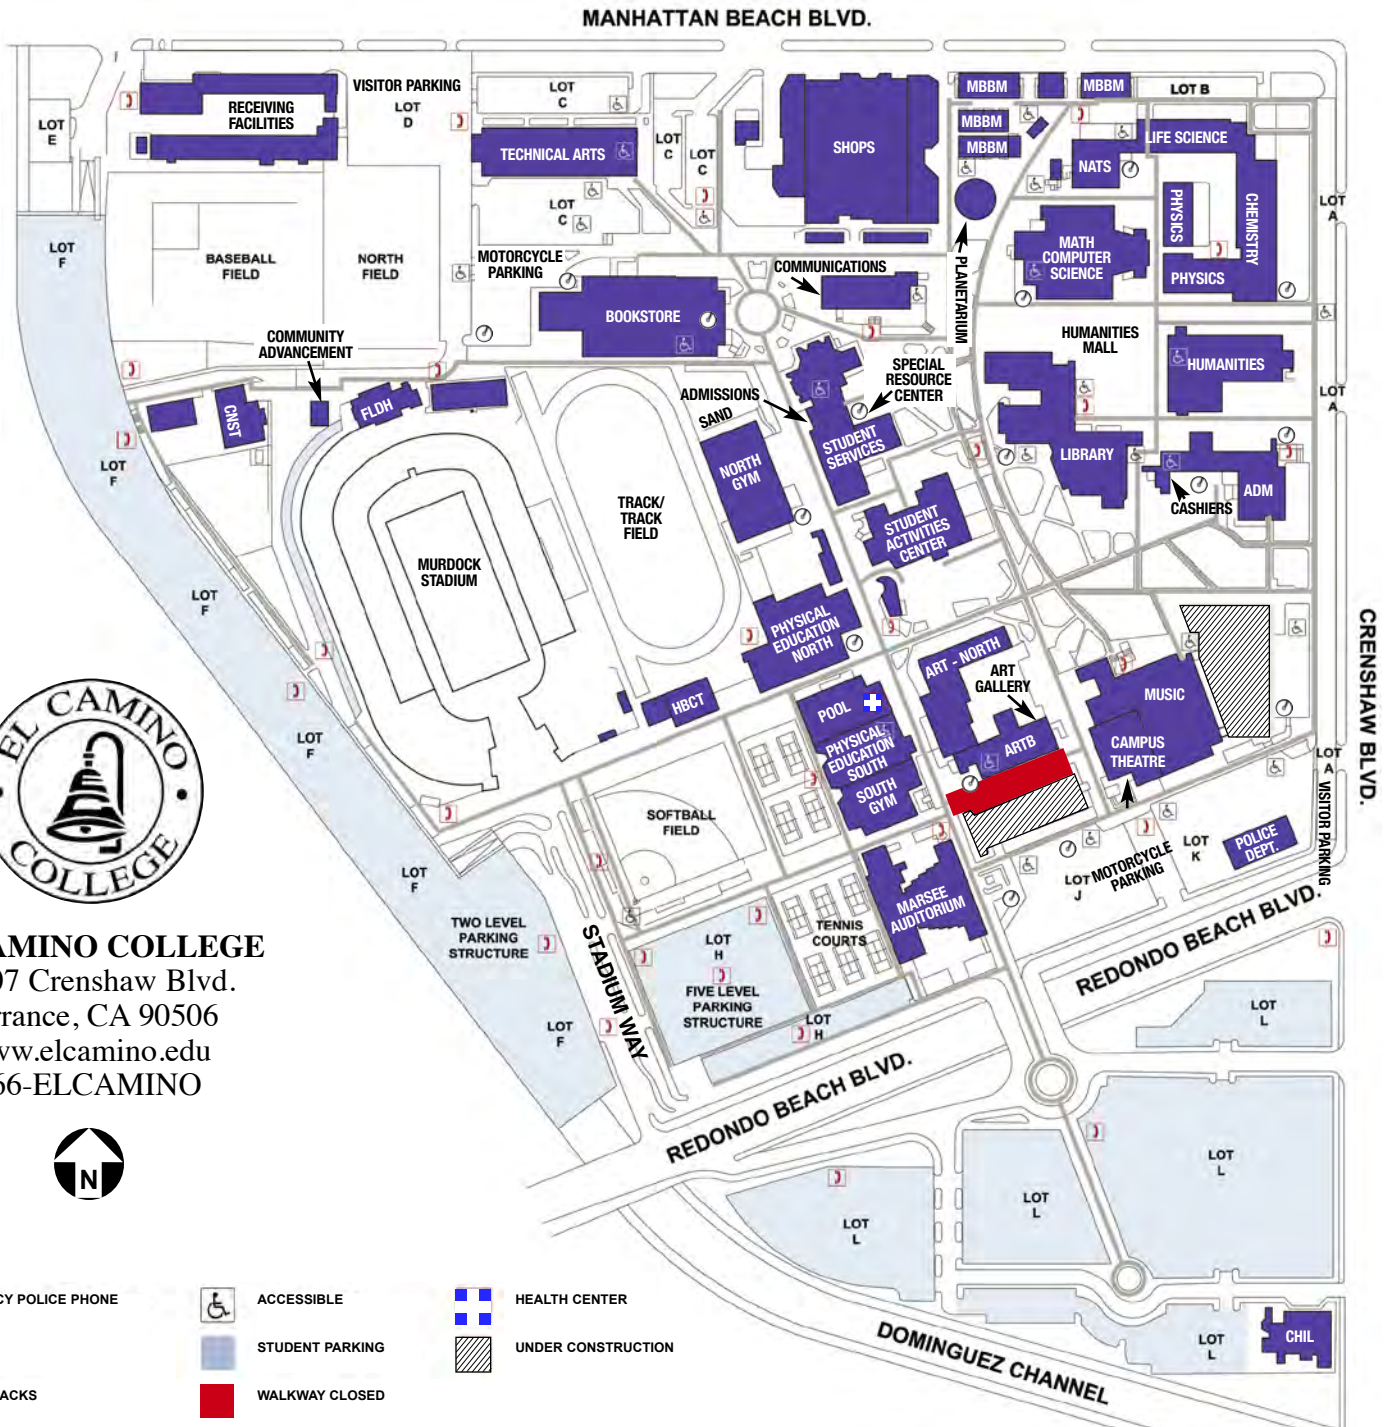

EL CAMINO COLLEGE
 16007 Crenshaw Blvd.
 Torrance, CA 90506
 www.elcamino.edu
 866-ELCAMINO

KEY:

- EMERGENCY POLICE PHONE
- ACCESSIBLE
- HEALTH CENTER
- BUILDING
- STUDENT PARKING
- UNDER CONSTRUCTION
- BICYCLE RACKS
- WALKWAY CLOSED

EL CAMINO COLLEGE

BUILDING / LOCATION	ABBREVIATION	BUILDING / LOCATION	ABBREVIATION
ADMINISTRATION	ADM	MURDOCK STADIUM	STAD
ART AND BEHAVIORAL SCIENCE	ARTB	MUSIC	MUSI
ART BUILDING - NORTH	ARTN	NATURAL SCIENCE	NATS
BASEBALL FIELD	BBFL	NORTH FIELD	NFLD
BOOKSTORE	BKST	NORTH GYM	NGYM
BUSINESS	BUSI	PHYSICAL EDUCATION NORTH	PE-N
POLICE DEPARTMENT	ECPD	PHYSICAL EDUCATION SOUTH	PE-S
CAMPUS THEATRE	TH	PHYSICS	PHYS
CHEMISTRY	CHEM	PLANETARIUM	PLAN
CHERRY TREE OFFICES	CTO	POOL	POOL
CHILD DEVELOPMENT CENTER	CHIL	SAND COURTS	SAND
COMMUNICATIONS	COMM	SHOPS	SHOP
COMMUNITY ADVANCEMENT OFFICE	CADV	SOFTBALL FIELD	SBFL
CONSTRUCTION TECHNOLOGY	CNST	SOCIAL SCIENCE	SOCS
FIELDHOUSE	FLDH	SOUTH GYM	SGYM
HANDBALL COURTS	HBCT	SPECIAL RESOURCE CENTER	SRC
HUMANITIES	H	STUDENT ACTIVITIES CENTER	ACTC
SCHAUERMAN LIBRARY	LIB	STUDENT SERVICES CENTER	SSVC
LIFE SCIENCE	LS	TECHNICAL ARTS	TECH
MANHATTAN BEACH BLVD. MODULES	MBBM	TENNIS COURTS	TENN
MARSEE AUDITORIUM	AUD	TRACK/TRACK FIELD	TRAK/TRFL
MATH / COMPUTER SCIENCE	MCS	YARD	YARD