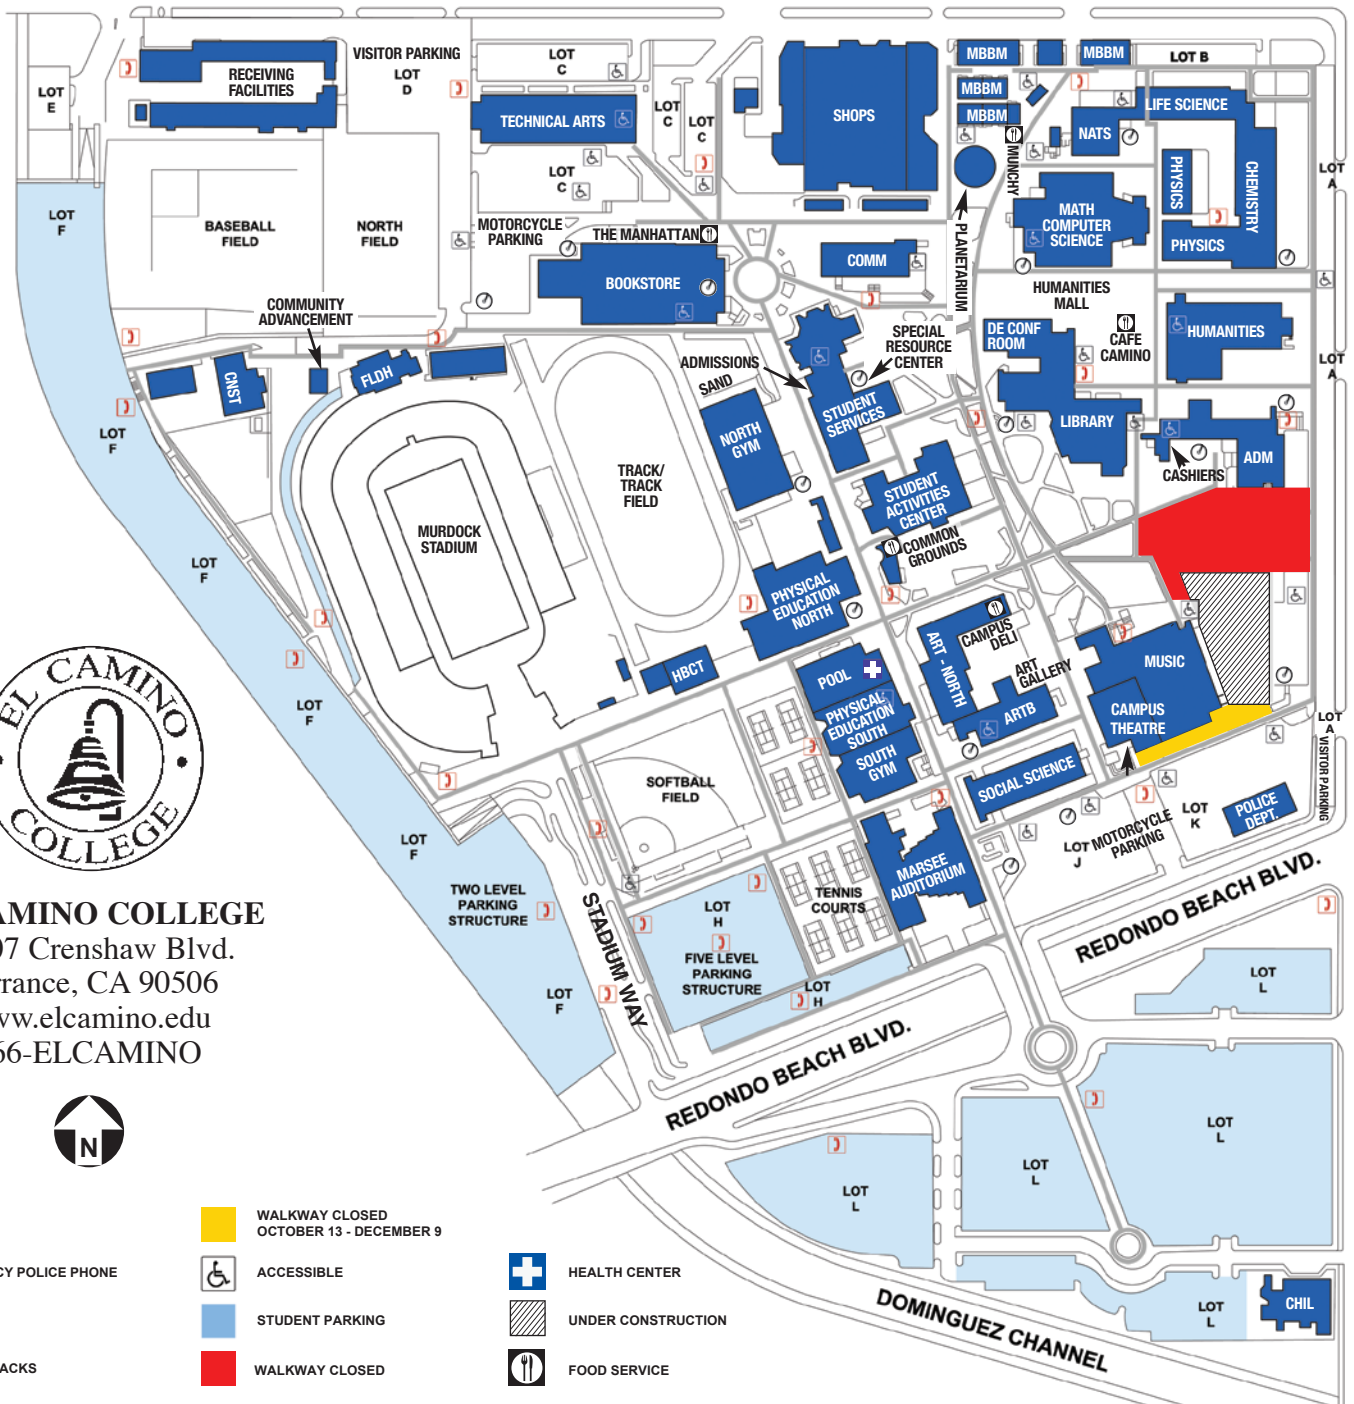

MANHATTAN BEACH BLVD.

EL CAMINO COLLEGE
 16007 Crenshaw Blvd.
 Torrance, CA 90506
 www.elcamino.edu
 866-ELCAMINO

KEY:

-  EMERGENCY POLICE PHONE
-  BUILDING
-  BICYCLE RACKS
-  WALKWAY CLOSED
OCTOBER 13 - DECEMBER 9
-  ACCESSIBLE
-  STUDENT PARKING
-  WALKWAY CLOSED
-  HEALTH CENTER
-  UNDER CONSTRUCTION
-  FOOD SERVICE

EL CAMINO COLLEGE

BUILDING / LOCATION	ABBREVIATION	BUILDING / LOCATION	ABBREVIATION
ADMINISTRATION	ADM	MURDOCK STADIUM	STAD
ART AND BEHAVIORAL SCIENCE	ARTB	MUSIC	MUSI
ART BUILDING - NORTH	ARTN	NATURAL SCIENCE	NATS
BASEBALL FIELD	BBFL	NORTH FIELD	NFLD
BOOKSTORE	BKST	NORTH GYM	NGYM
BUSINESS	BUSI	PHYSICAL EDUCATION NORTH	PE-N
POLICE DEPARTMENT	ECPD	PHYSICAL EDUCATION SOUTH	PE-S
CAMPUS THEATRE	TH	PHYSICS	PHYS
CHEMISTRY	CHEM	PLANETARIUM	PLAN
CHERRY TREE OFFICES	CTO	POOL	POOL
CHILD DEVELOPMENT CENTER	CHIL	SAND COURTS	SAND
COMMUNICATIONS	COMM	SHOPS	SHOP
COMMUNITY ADVANCEMENT OFFICE	CADV	SOFTBALL FIELD	SBFL
CONSTRUCTION TECHNOLOGY	CNST	SOCIAL SCIENCE	SOCS
FIELDHOUSE	FLDH	SOUTH GYM	SGYM
HANDBALL COURTS	HBCT	SPECIAL RESOURCE CENTER	SRC
HUMANITIES	H	STUDENT ACTIVITIES CENTER	ACTC
SCHAUERMAN LIBRARY	LIB	STUDENT SERVICES CENTER	SSVC
LIFE SCIENCE	LS	TECHNICAL ARTS	TECH
MANHATTAN BEACH BLVD. MODULES	MBBM	TENNIS COURTS	TENN
MARSEE AUDITORIUM	AUD	TRACK/TRACK FIELD	TRAK/TRFL
MATH / COMPUTER SCIENCE	MCS	YARD	YARD