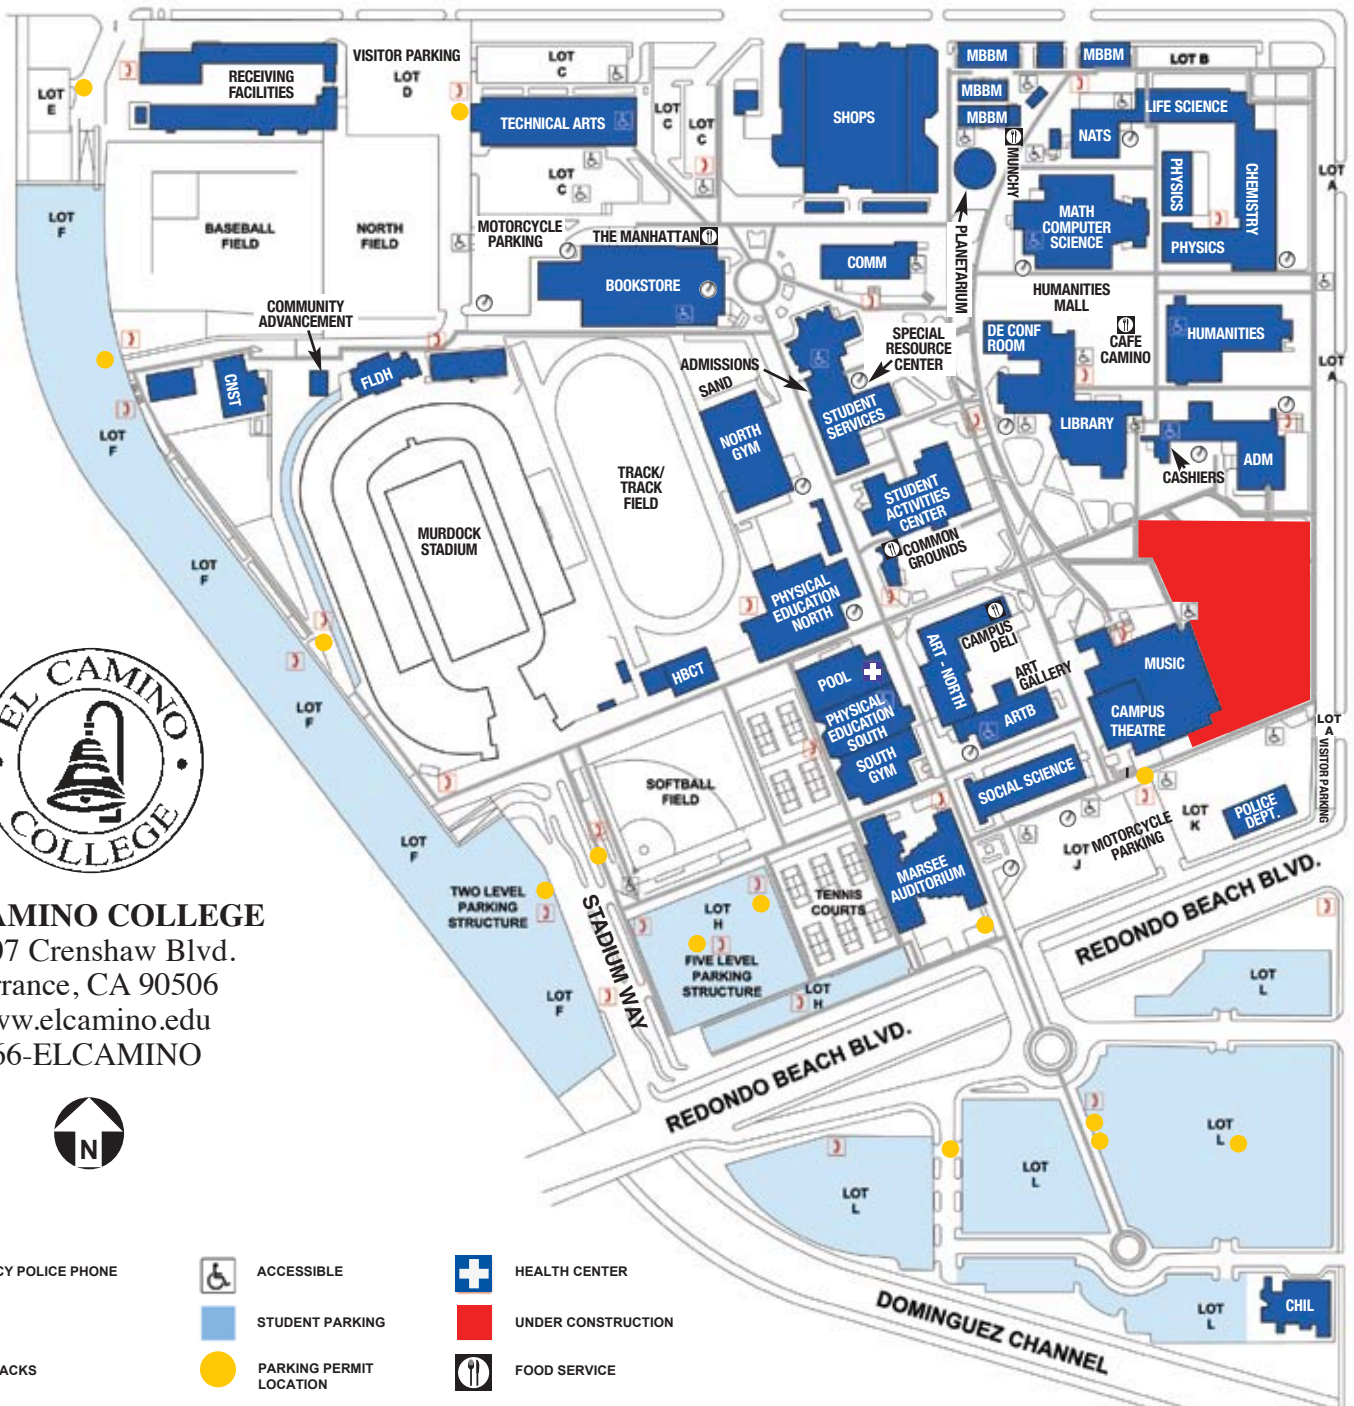

MANHATTAN BEACH BLVD.

EL CAMINO COLLEGE
 16007 Crenshaw Blvd.
 Torrance, CA 90506
 www.elcamino.edu
 866-ELCAMINO

KEY:

-  EMERGENCY POLICE PHONE
-  ACCESSIBLE
-  HEALTH CENTER
-  BUILDING
-  STUDENT PARKING
-  UNDER CONSTRUCTION
-  BICYCLE RACKS
-  PARKING PERMIT LOCATION
-  FOOD SERVICE

EL CAMINO COLLEGE

BUILDING / LOCATION	ABBREVIATION	BUILDING / LOCATION	ABBREVIATION
ADMINISTRATION	ADM	MURDOCK STADIUM	STAD
ART AND BEHAVIORAL SCIENCE	ARTB	MUSIC	MUSI
ART BUILDING - NORTH	ARTN	NATURAL SCIENCE	NATS
BASEBALL FIELD	BBFL	NORTH FIELD	NFLD
BOOKSTORE	BKST	NORTH GYM	NGYM
BUSINESS	BUSI	PHYSICAL EDUCATION NORTH	PE-N
POLICE DEPARTMENT	ECPD	PHYSICAL EDUCATION SOUTH	PE-S
CAMPUS THEATRE	TH	PHYSICS	PHYS
CHEMISTRY	CHEM	PLANETARIUM	PLAN
CHERRY TREE OFFICES	CTO	POOL	POOL
CHILD DEVELOPMENT CENTER	CHIL	SAND COURTS	SAND
COMMUNICATIONS	COMM	SHOPS	SHOP
COMMUNITY ADVANCEMENT OFFICE	CADV	SOFTBALL FIELD	SBFL
CONSTRUCTION TECHNOLOGY	CNST	SOCIAL SCIENCE	SOCS
FIELDHOUSE	FLDH	SOUTH GYM	SGYM
HANDBALL COURTS	HBCT	SPECIAL RESOURCE CENTER	SRC
HUMANITIES	H	STUDENT ACTIVITIES CENTER	ACTC
SCHAUERMAN LIBRARY	LIB	STUDENT SERVICES CENTER	SSVC
LIFE SCIENCE	LS	TECHNICAL ARTS	TECH
MANHATTAN BEACH BLVD. MODULES	MBBM	TENNIS COURTS	TENN
MARSEE AUDITORIUM	AUD	TRACK/TRACK FIELD	TRAK/TRFL
MATH / COMPUTER SCIENCE	MCS	YARD	YARD