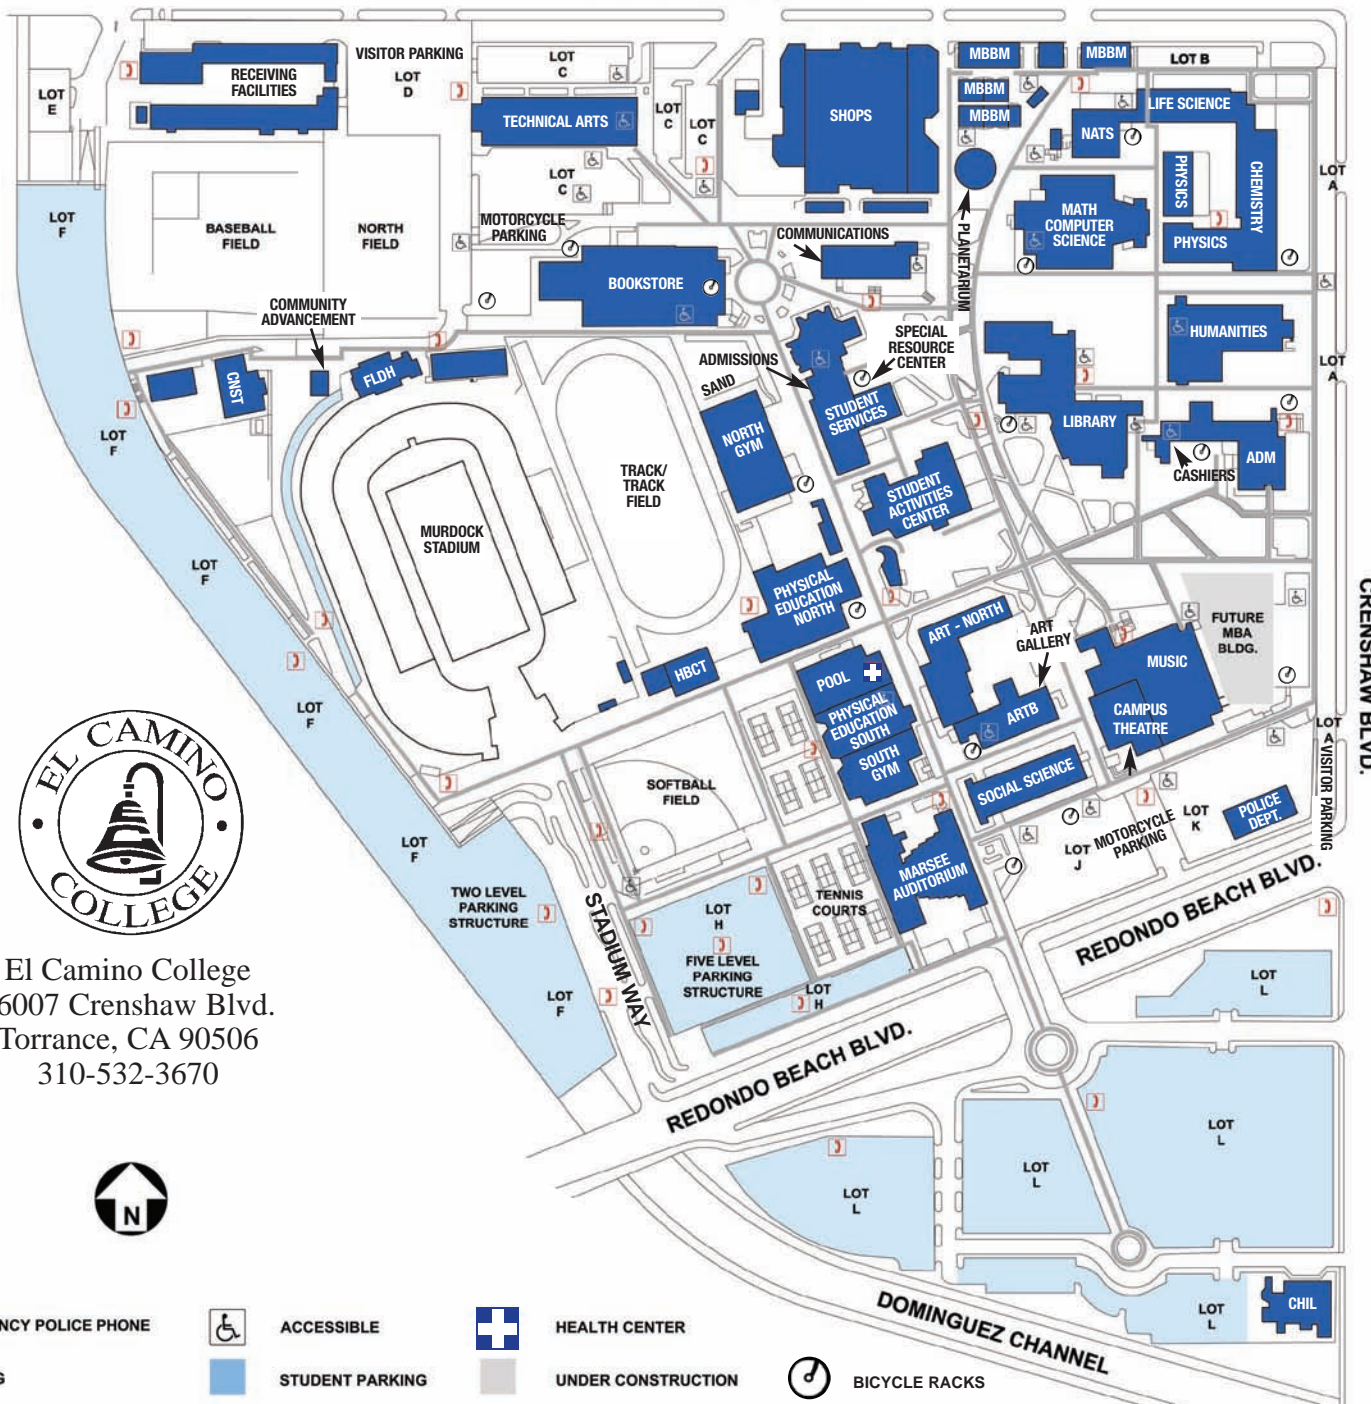

MANHATTAN BEACH BLVD.

El Camino College
16007 Crenshaw Blvd.
Torrance, CA 90506
310-532-3670

- KEY:**
- EMERGENCY POLICE PHONE
 - BUILDING
 - ACCESSIBLE
 - STUDENT PARKING
 - HEALTH CENTER
 - UNDER CONSTRUCTION
 - BICYCLE RACKS

EL CAMINO COLLEGE

BUILDING / LOCATION	ABBREVIATION	BUILDING / LOCATION	ABBREVIATION
ADMINISTRATION	ADM	MURDOCK STADIUM	STAD
ART AND BEHAVIORAL SCIENCE	ARTB	MUSIC	MUSI
ART BUILDING - NORTH	ARTN	NATURAL SCIENCE	NATS
BASEBALL FIELD	BBFL	NORTH FIELD	NFLD
BOOKSTORE	BKST	NORTH GYM	NGYM
BUSINESS	BUSI	PHYSICAL EDUCATION NORTH	PE-N
POLICE DEPARTMENT	ECPD	PHYSICAL EDUCATION SOUTH	PE-S
CAMPUS THEATRE	TH	PHYSICS	PHYS
CHEMISTRY	CHEM	PLANETARIUM	PLAN
CHERRY TREE OFFICES	CTO	POOL	POOL
CHILD DEVELOPMENT CENTER	CHIL	SAND COURTS	SAND
COMMUNICATIONS	COMM	SHOPS	SHOP
COMMUNITY ADVANCEMENT OFFICE	CADV	SOFTBALL FIELD	SBFL
CONSTRUCTION TECHNOLOGY	CNST	SOCIAL SCIENCE	SOCS
FIELDHOUSE	FLDH	SOUTH GYM	SGYM
HANDBALL COURTS	HBCT	SPECIAL RESOURCE CENTER	SRC
HUMANITIES	H	STUDENT ACTIVITIES CENTER	ACTC
SCHAUERMAN LIBRARY	LIB	STUDENT SERVICES CENTER	SSVC
LIFE SCIENCE	LS	TECHNICAL ARTS	TECH
MANHATTAN BEACH BLVD. MODULES	MBBM	TENNIS COURTS	TENN
MARSEE AUDITORIUM	AUD	TRACK/TRACK FIELD	TRAK/TRFL
MATH / COMPUTER SCIENCE	MCS	YARD	YARD