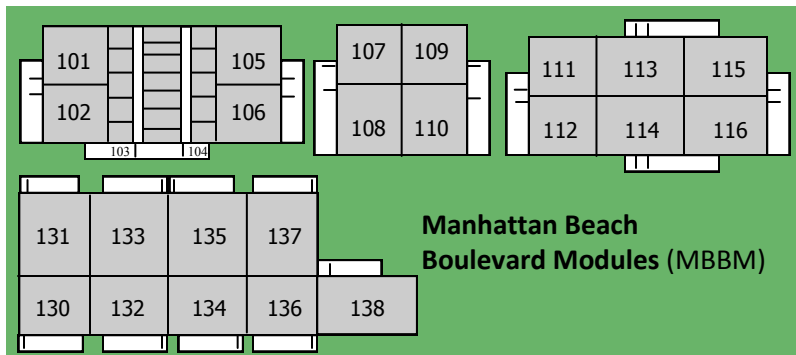

Please use these maps to locate your classrooms and instructors' offices.