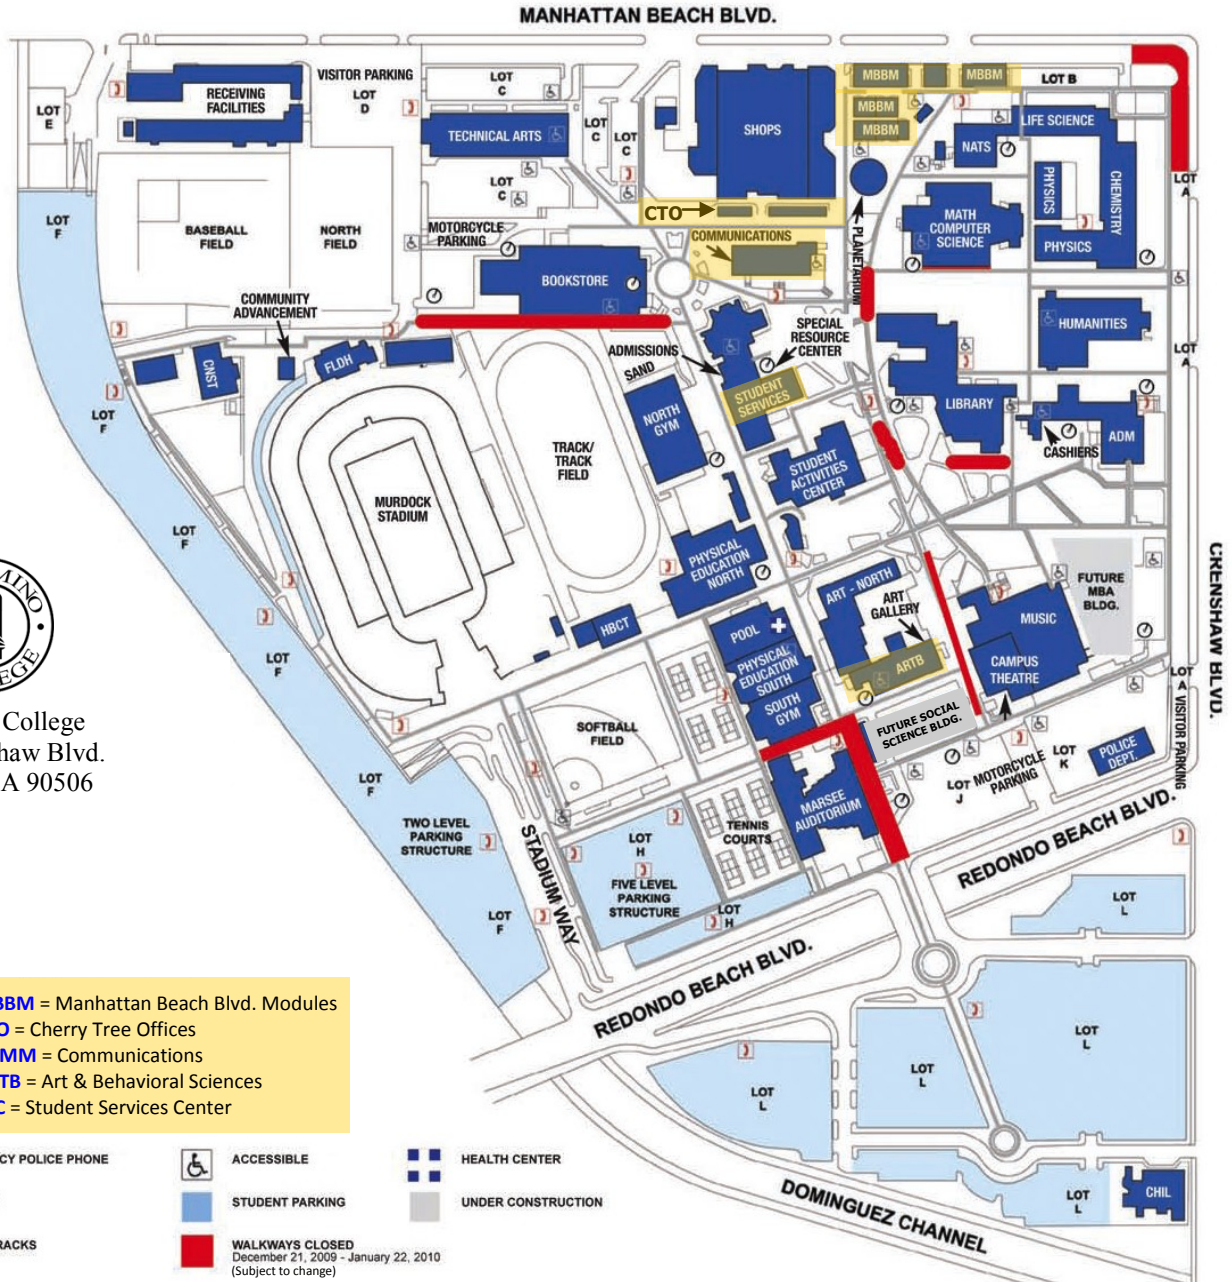

## Social Science Building Relocation

El Camino College  
 16007 Crenshaw Blvd.  
 Torrance, CA 90506

KEY:

**Due to the recent renovations to the Social Science Building,**

**All Social Science Building faculty offices have been relocated to the Cherry Tree Offices. (See reverse side)**

**Courses from the Social Science Building have been relocated to the  
 Manhattan Beach Boulevard Modules,  
 Communications Building, and the  
 Art & Behavioral Science Building.**

**Please refer to the schedule of classes for specific course locations.**

Please use these maps to locate your classrooms and instructors' offices.

**Cherry Tree Offices (CTO)**