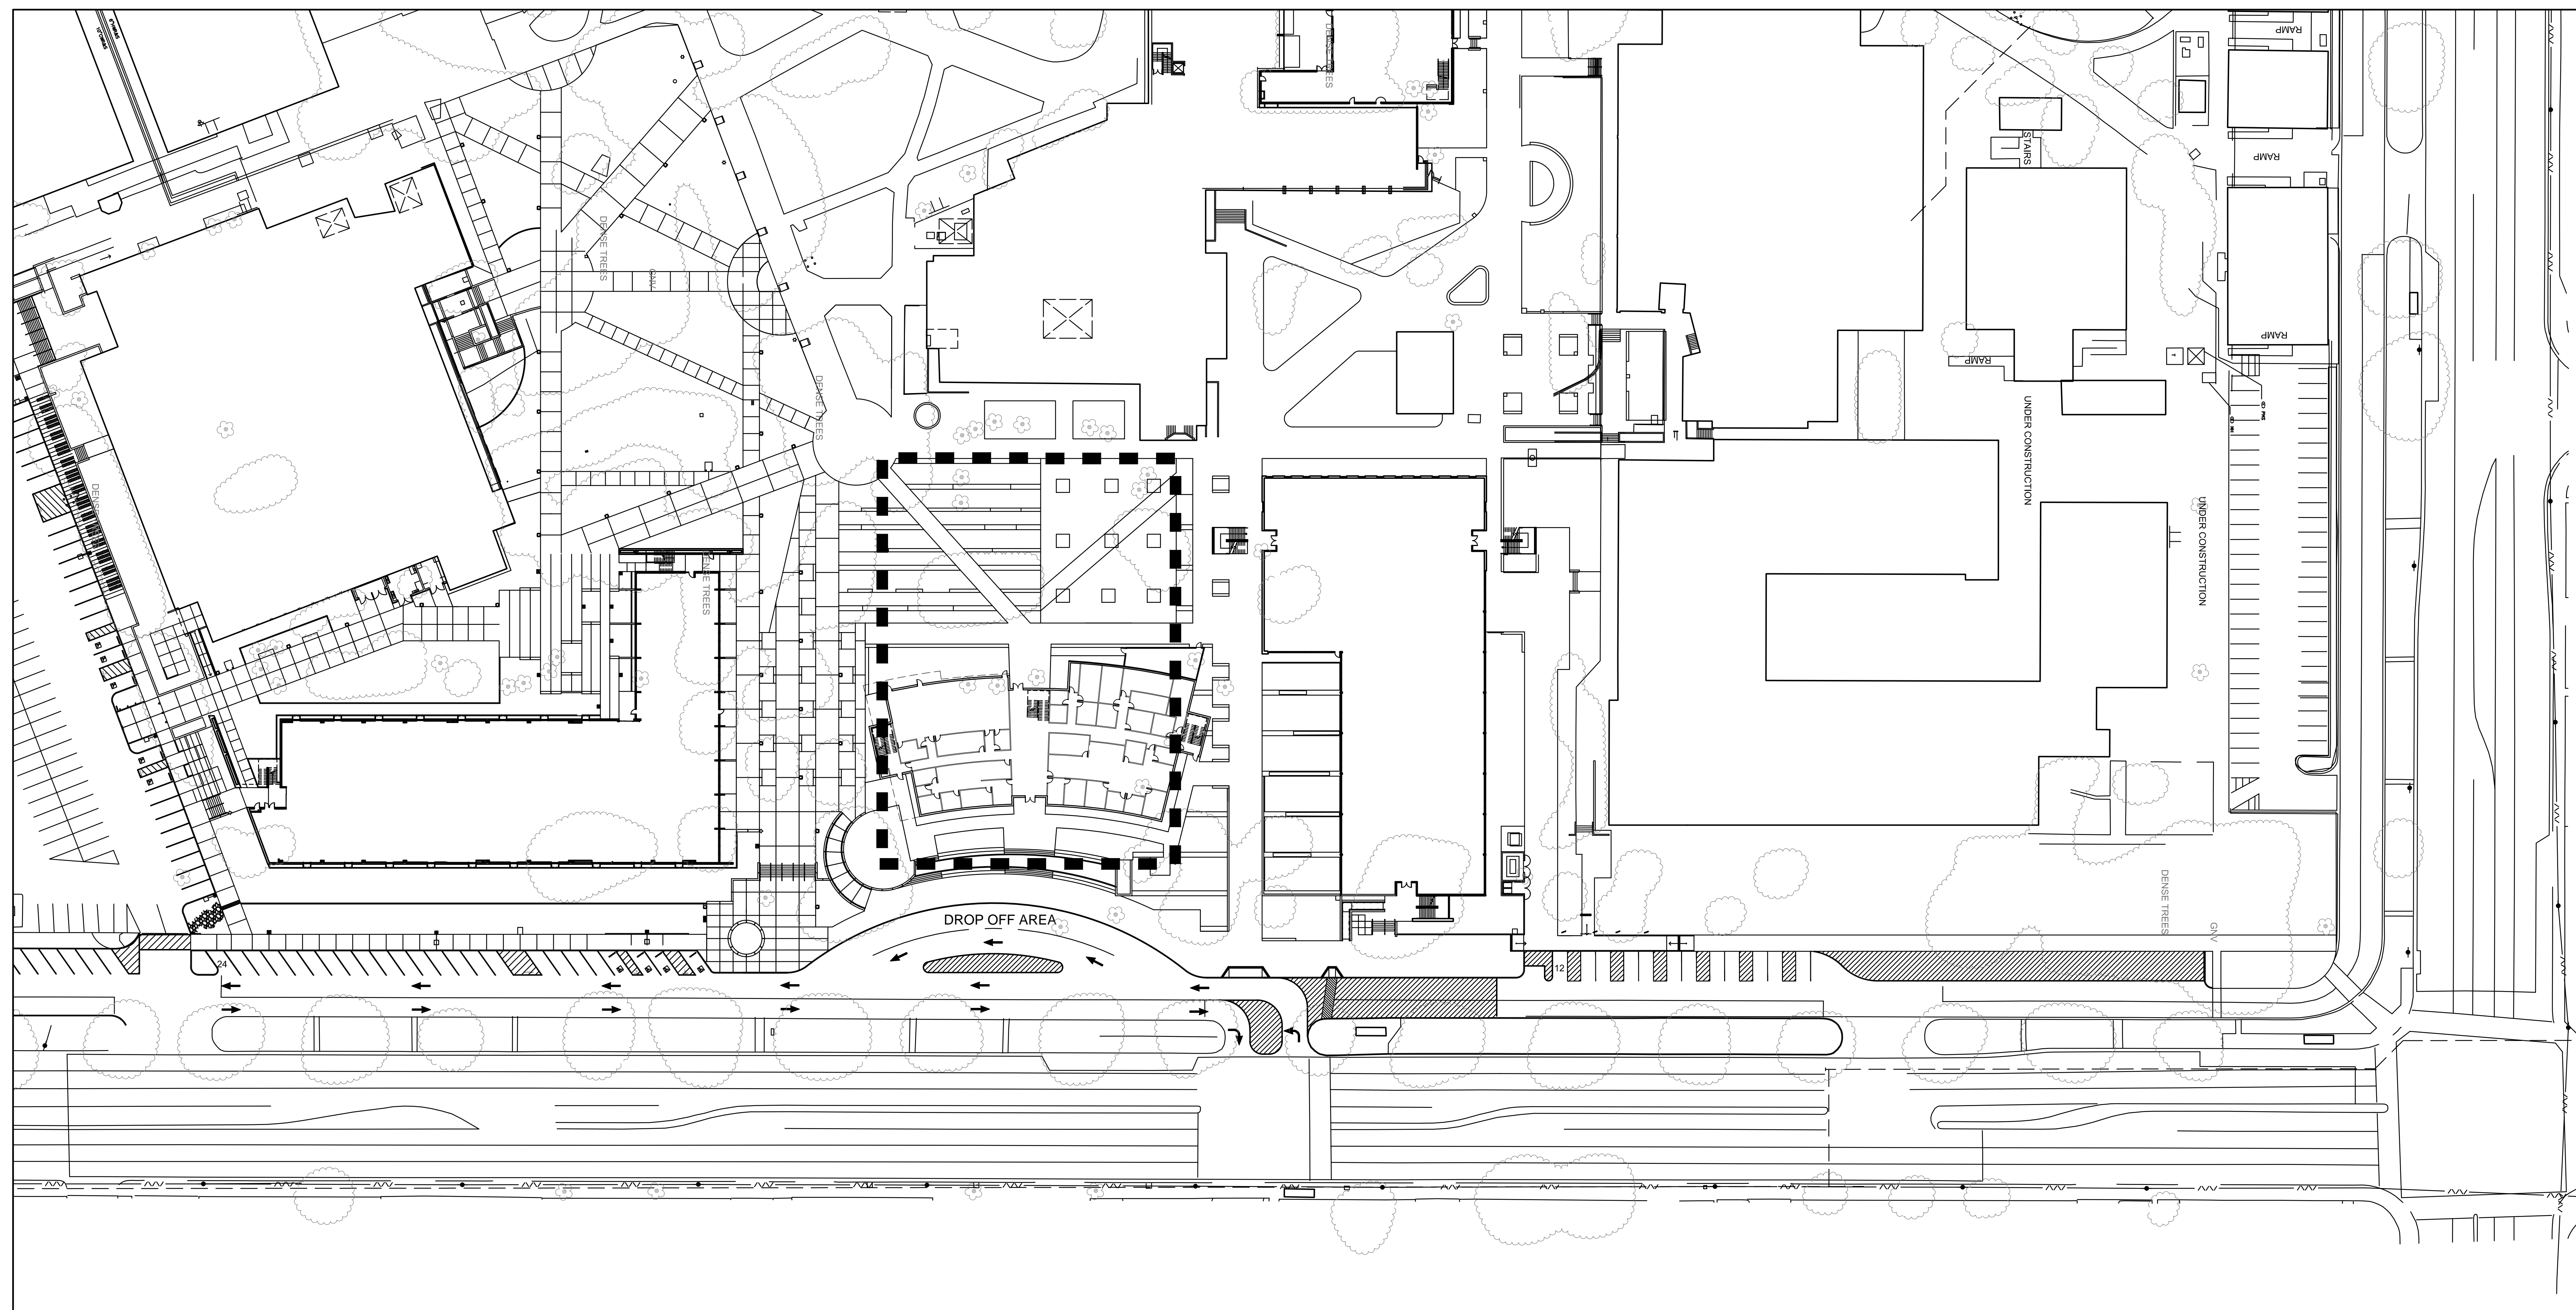

PARKING SPACES

SPACES IN EXISTING PLAN	44
SPACE IN NEW PLAN	36

--- EXISTING CURB TO BE REMOVED

NEW ADMIN BUILDING - SITE PLAN

EL CAMINO COLLEGE
El Camino Community College District

FEB. 2016

20911.00

tBP/Architecture
4611 Teller Avenue
Newport Beach, CA 92660
949.673.030