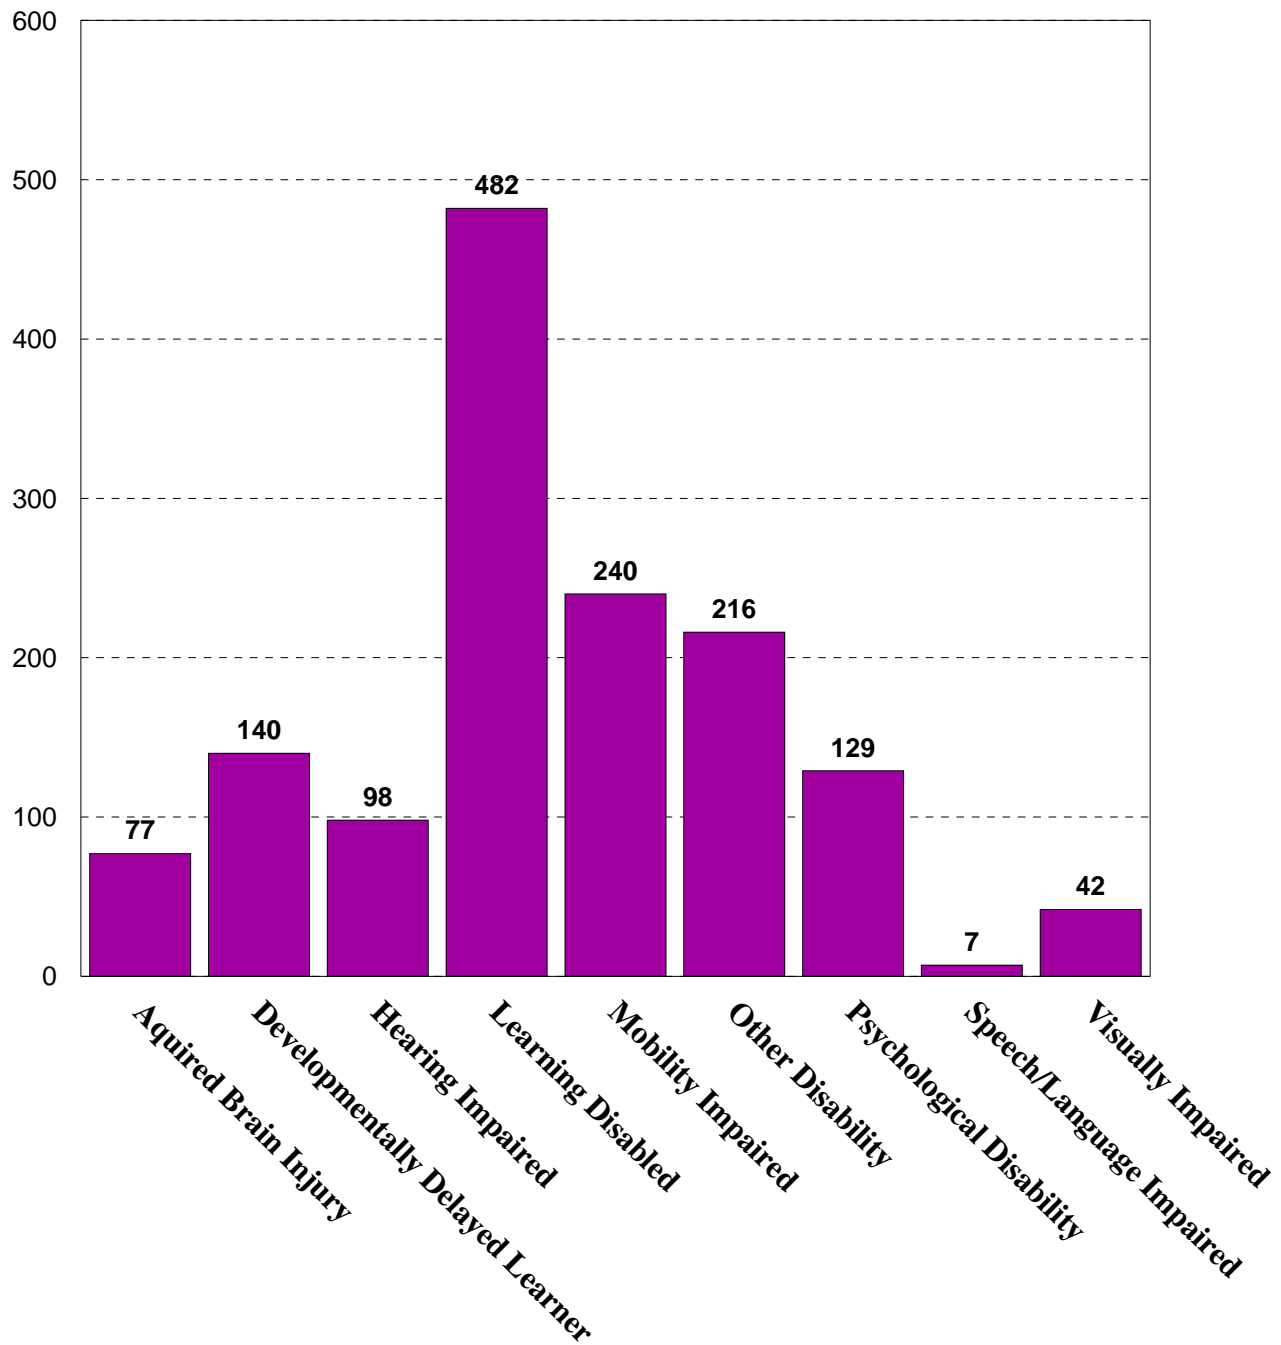

El Camino College

DSP&S Total Disabilities

Data Source Chancellor's Office Data Mart

El Camino College

Disabled Students Programs & Services 2002-2003

El Camino College

Disabled Students Programs & Services 2001-2002

El Camino College

Disabled Students Programs & Services 2000-2001

El Camino College

Disabled Students Programs & Services 1999-2000