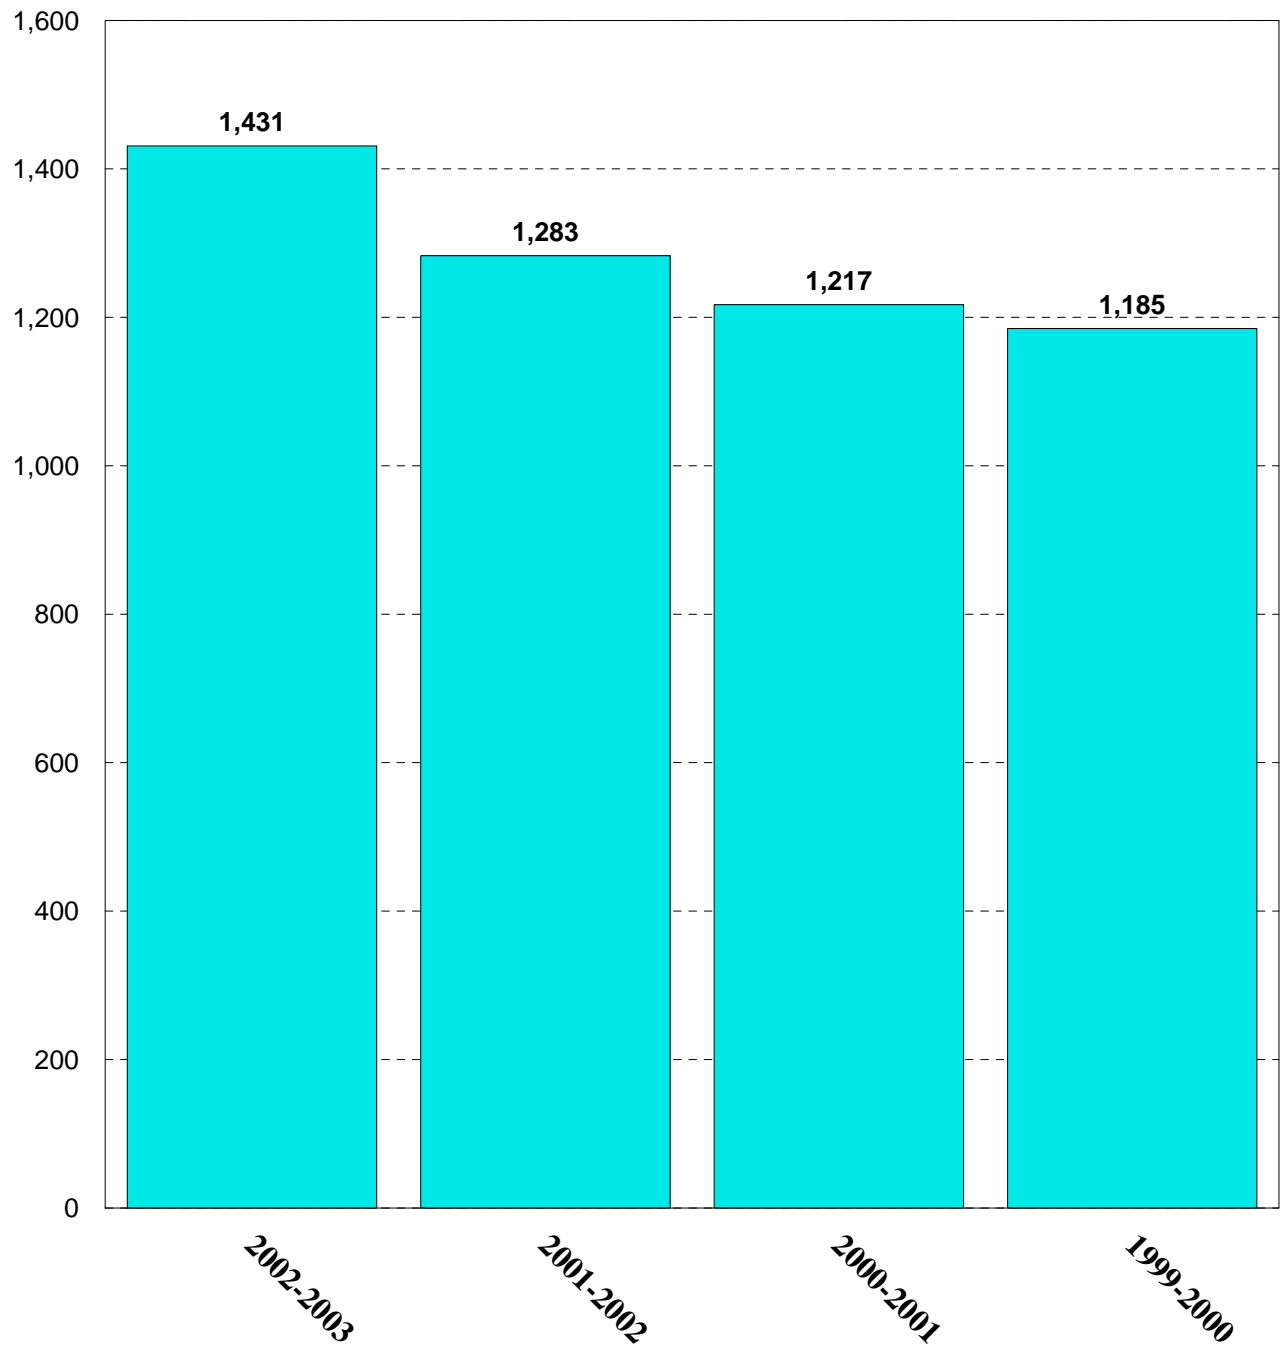

El Camino College

DSP&S Total Disabilities

Data Source Chancellor's Office Data Mart

El Camino College

Disabled Students Programs & Services 2002-2003

El Camino College

Disabled Students Programs & Services 2001-2002