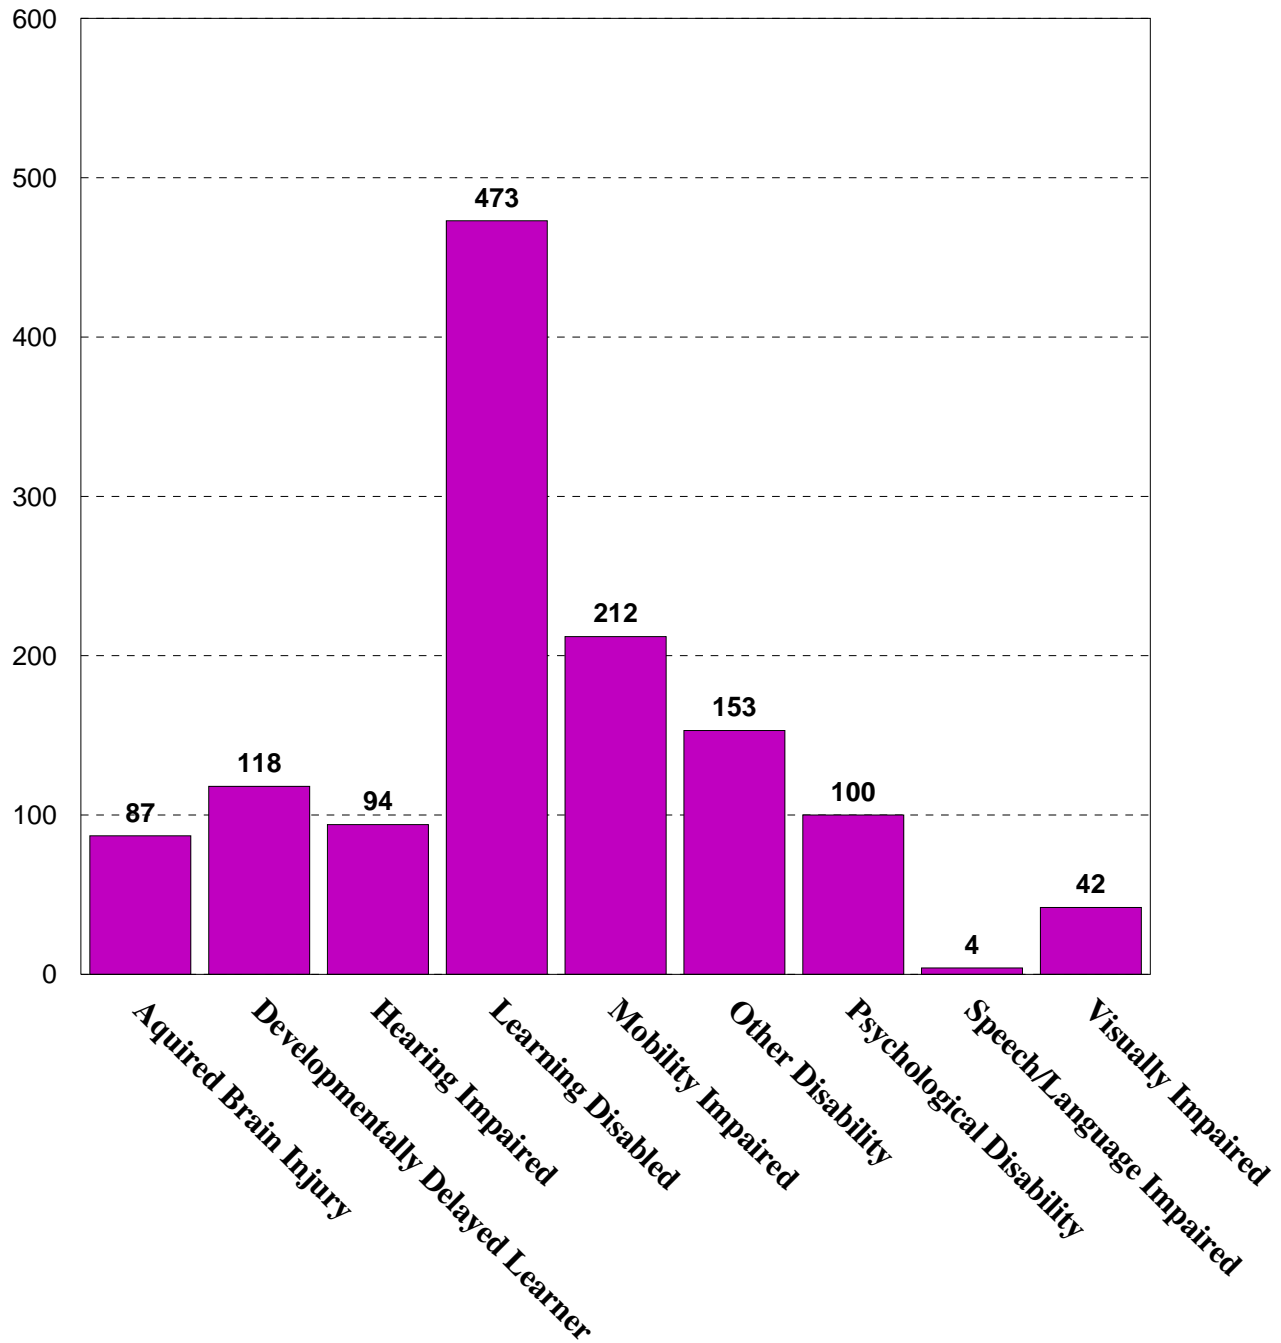

El Camino College

DSP&S Total Disabilities

Data Source Chancellor's Office Data Mart

El Camino College

Disabled Students Programs & Services 2002-2003

El Camino College

Disabled Students Programs & Services 2001-2002

El Camino College

Disabled Students Programs & Services 2000-2001

El Camino College

Disabled Students Programs & Services 1999-2000