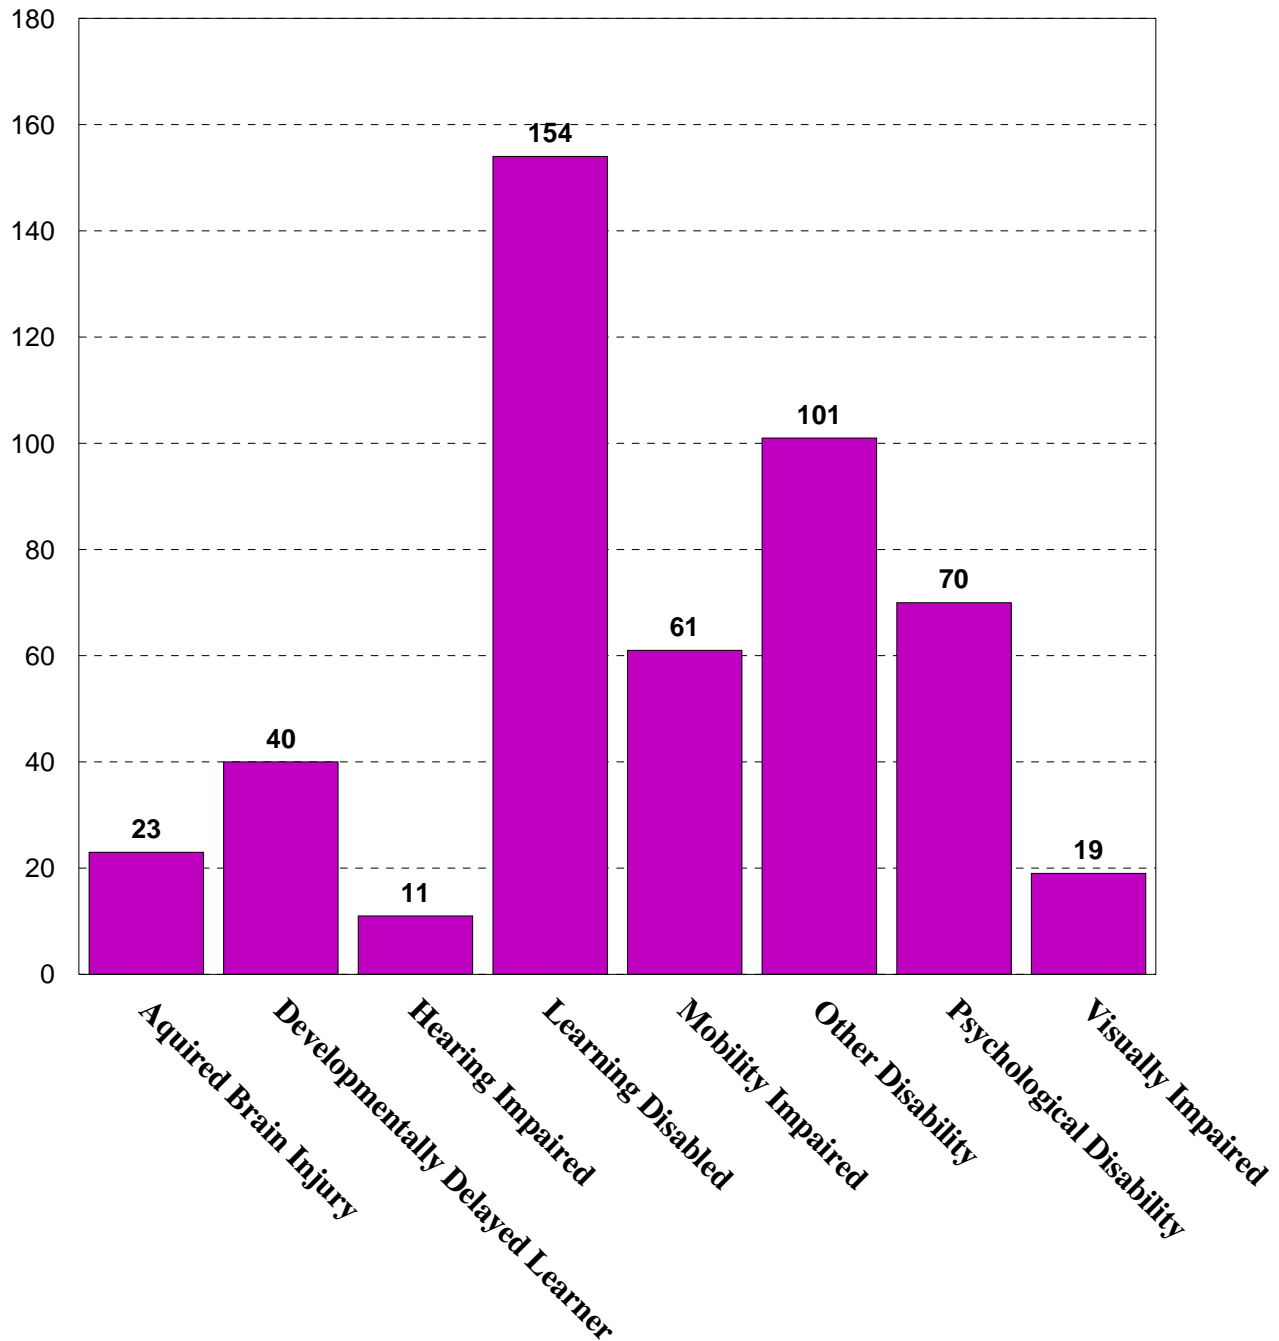

El Camino College

DSP&S Total Disabilities

Data Source Chancellor's Office Data Mart

El Camino College

Disabled Students Programs & Services 2002-2003

El Camino College

Disabled Students Programs & Services 2001-2002

El Camino College

Disabled Students Programs & Services 2000-2001

El Camino College

Disabled Students Programs & Services 1999-2000