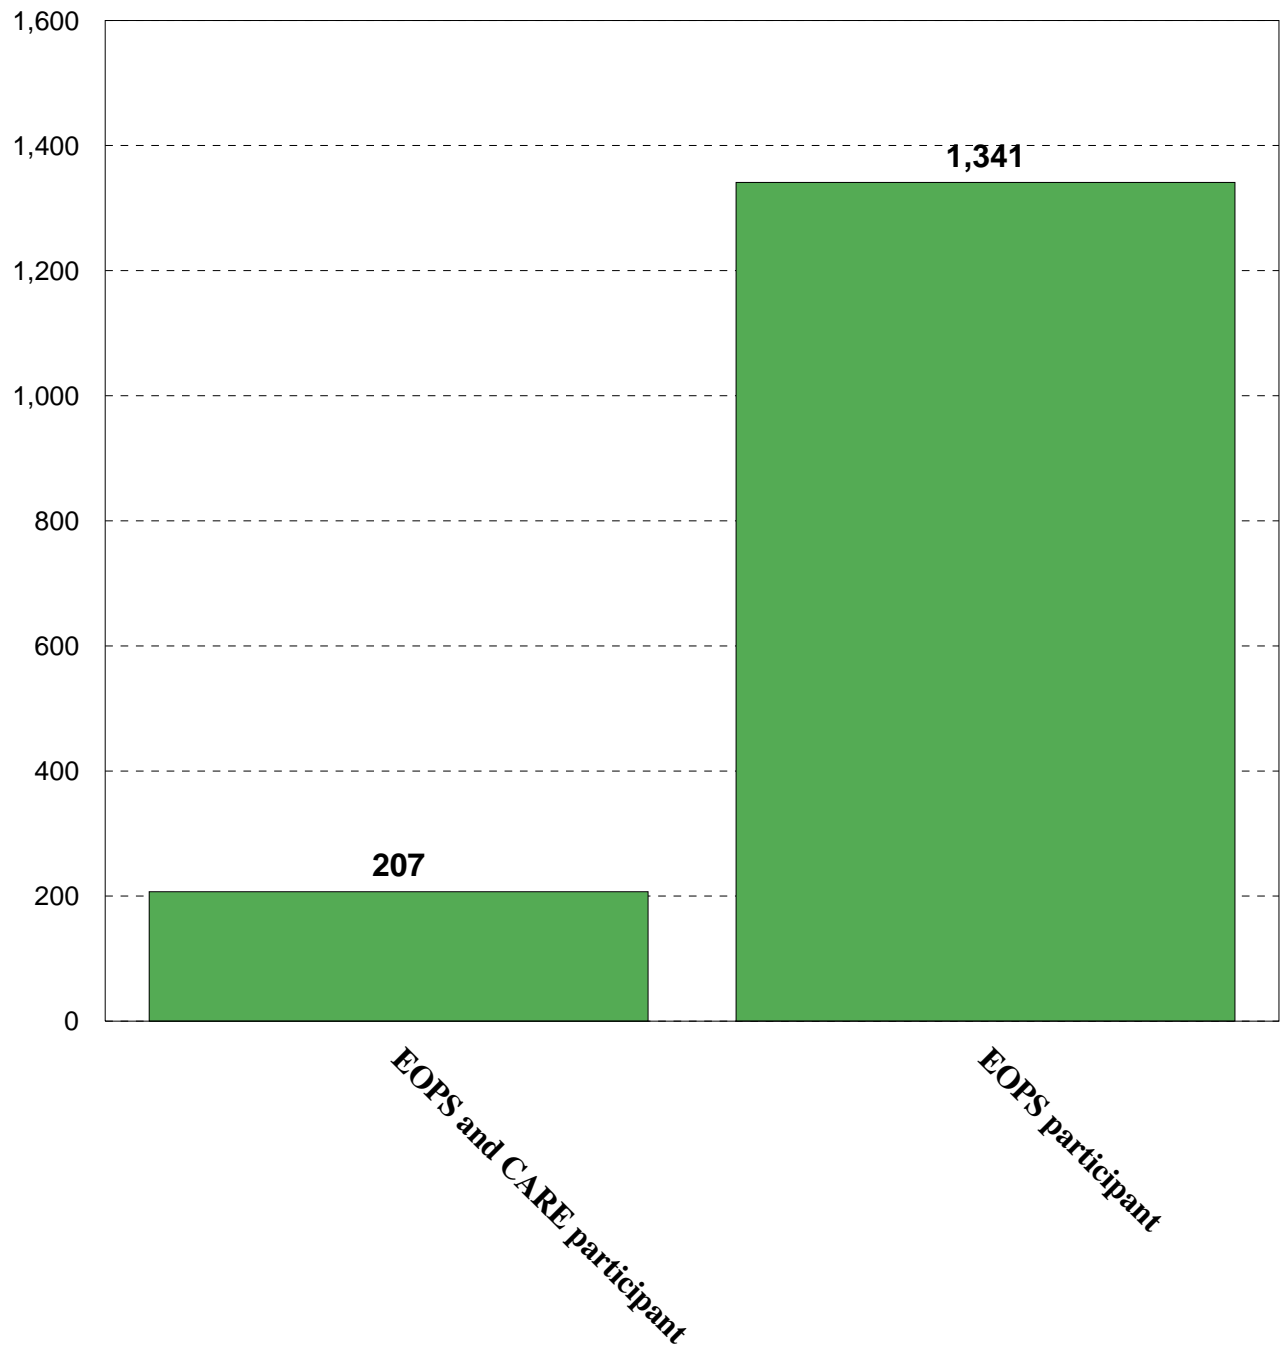

El Camino College

Extended Opportunity Programs & Services (EOP&S) 2000-2001