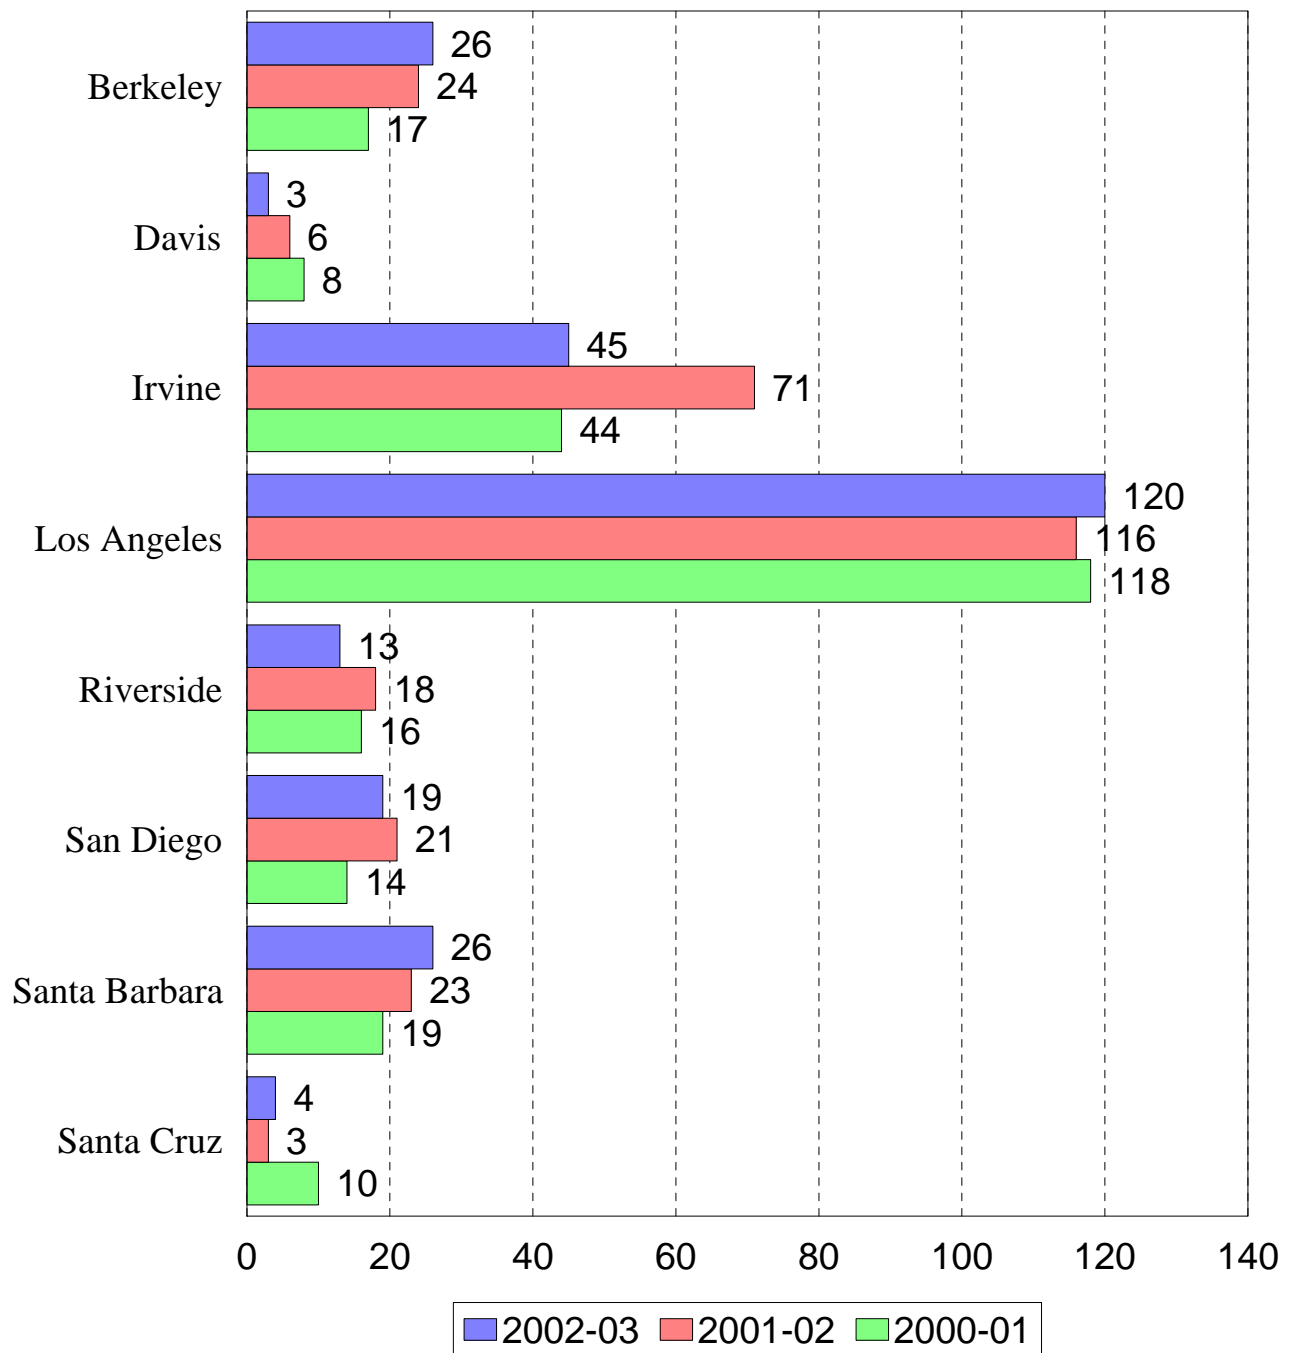

University Of California

New Entering Students From El Camino College

Totals: 2002-03 = 256, 2001-02 = 282, 2000-01 = 246

Prepared by Institutional Research 01/12/04

University Of California

New Entering Students From El Camino College

Totals: 1999-00 = 236, 1998-99 = 210, 1997-98 = 223

Prepared by Institutional Research 01/12/04

University Of California

New Entering Students From El Camino College

Totals: 1996-97 = 244, 1995-96 = 261, 1994-95 = 244