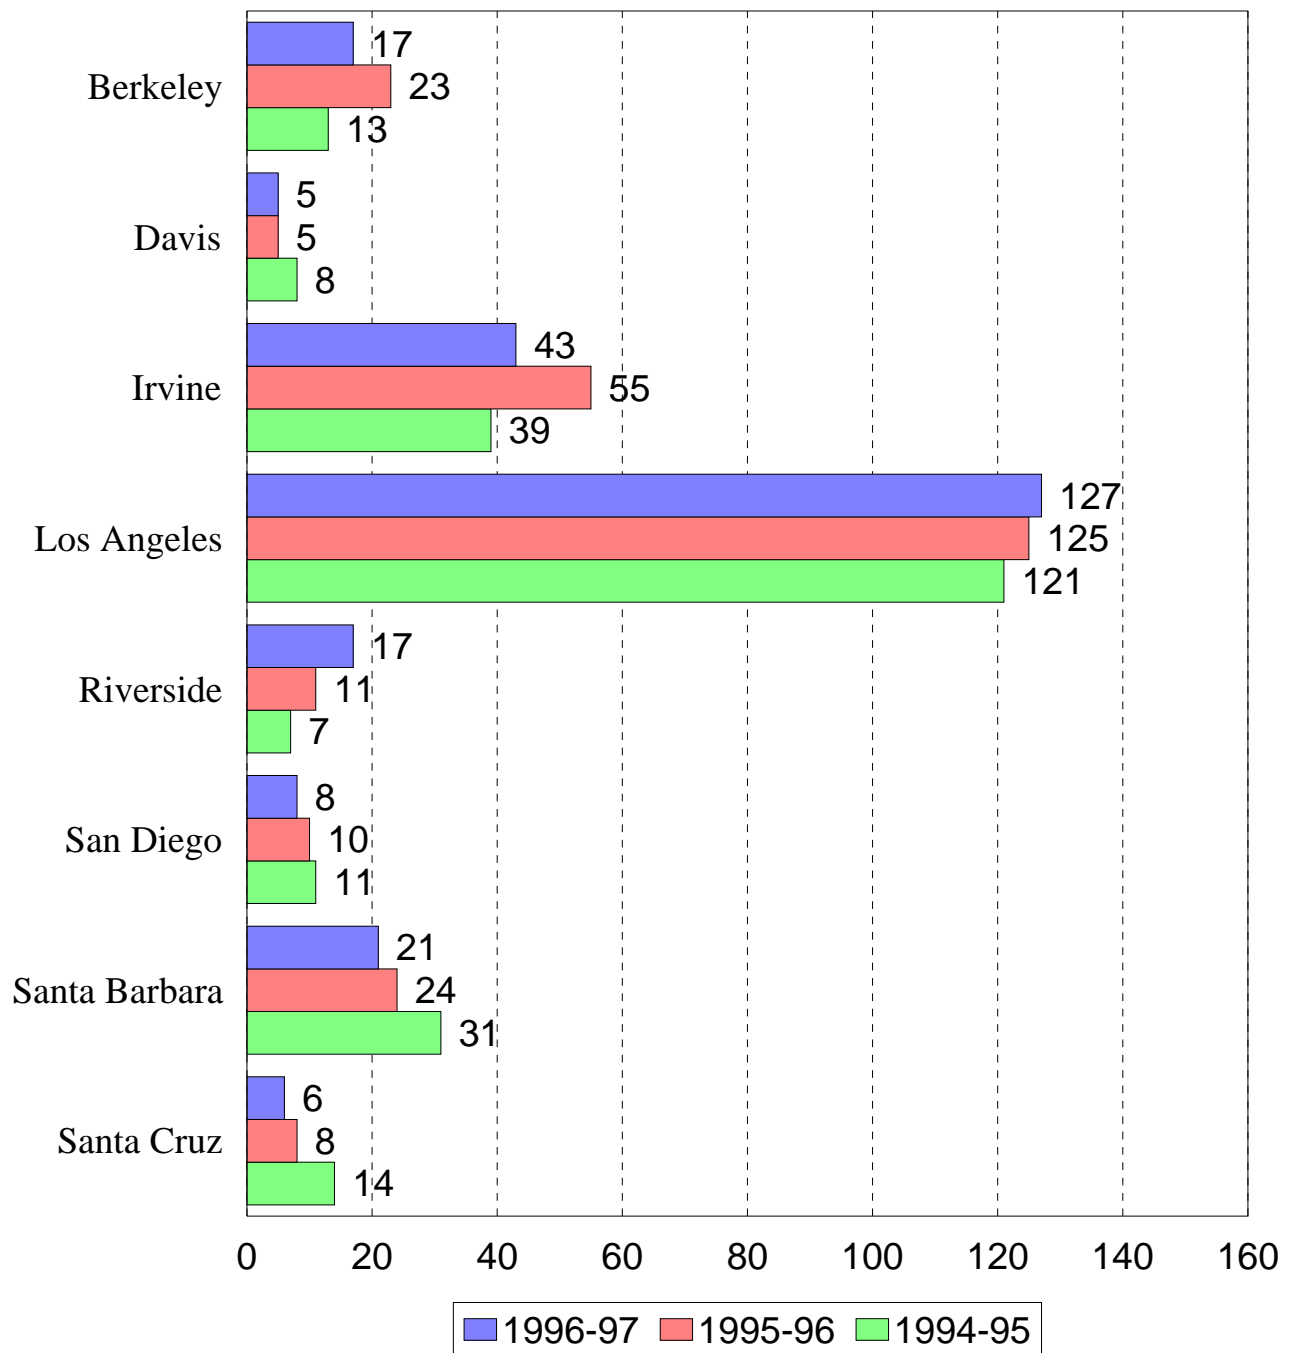

University Of California

New Entering Students From El Camino College

Totals: 2002-03 = 256, 2001-02 = 282, 2000-01 = 246

Prepared by Institutional Research 01/12/04

University Of California

New Entering Students From El Camino College

Totals: 1999-00 = 236, 1998-99 = 210, 1997-98 = 223

Prepared by Institutional Research 01/12/04

University Of California

New Entering Students From El Camino College

Totals: 1996-97 = 244, 1995-96 = 261, 1994-95 = 244