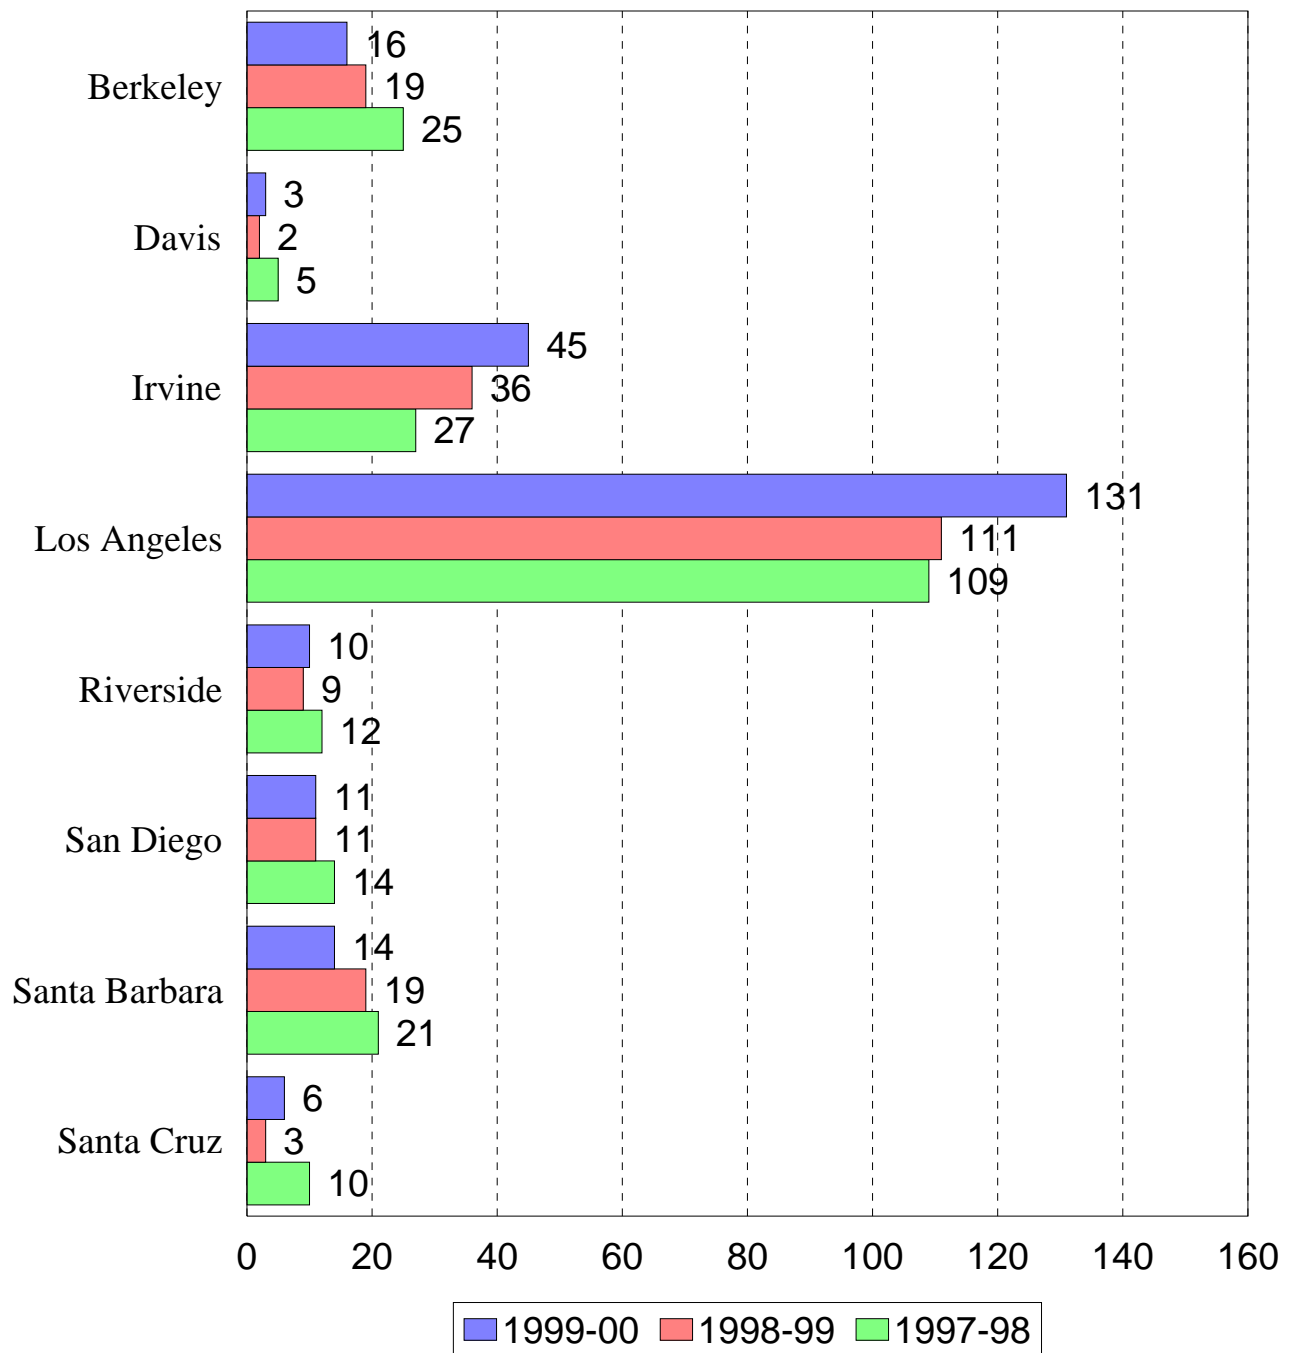

University Of California

New Entering Students From El Camino College

Totals: 2002-03 = 256, 2001-02 = 282, 2000-01 = 246

Prepared by Institutional Research 01/12/04

University Of California

New Entering Students From El Camino College

Totals: 1999-00 = 236, 1998-99 = 210, 1997-98 = 223

Prepared by Institutional Research 01/12/04

University Of California

New Entering Students From El Camino College

Totals: 1996-97 = 244, 1995-96 = 261, 1994-95 = 244