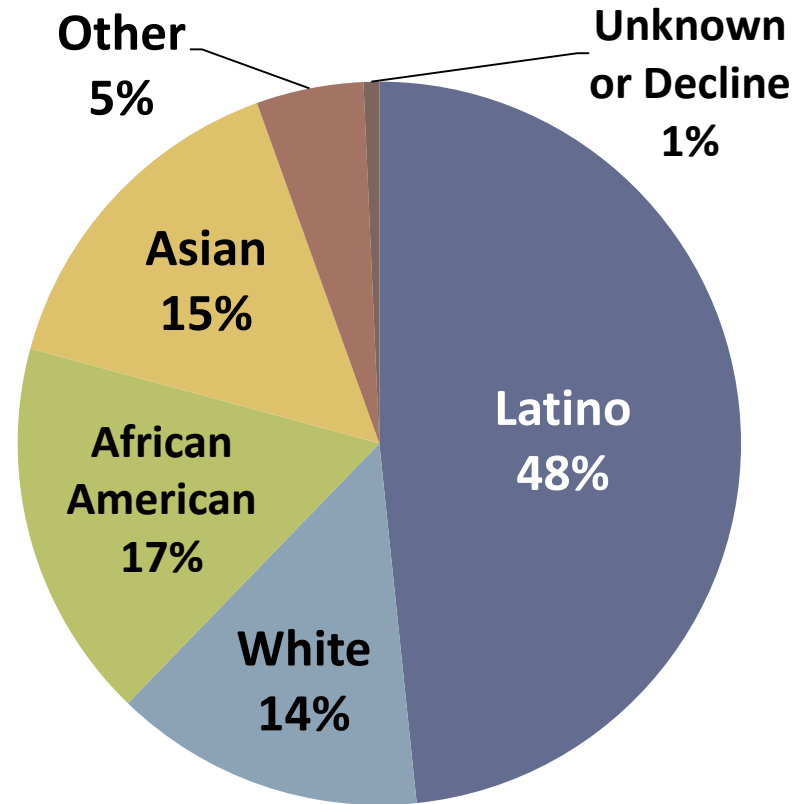

ECC Student Body

Sources: US Census Bureau, American Community Survey, 2010-2014 and California Community Colleges Chancellor's Office MIS Data

ECC Service Area vs. Student Body Demographics