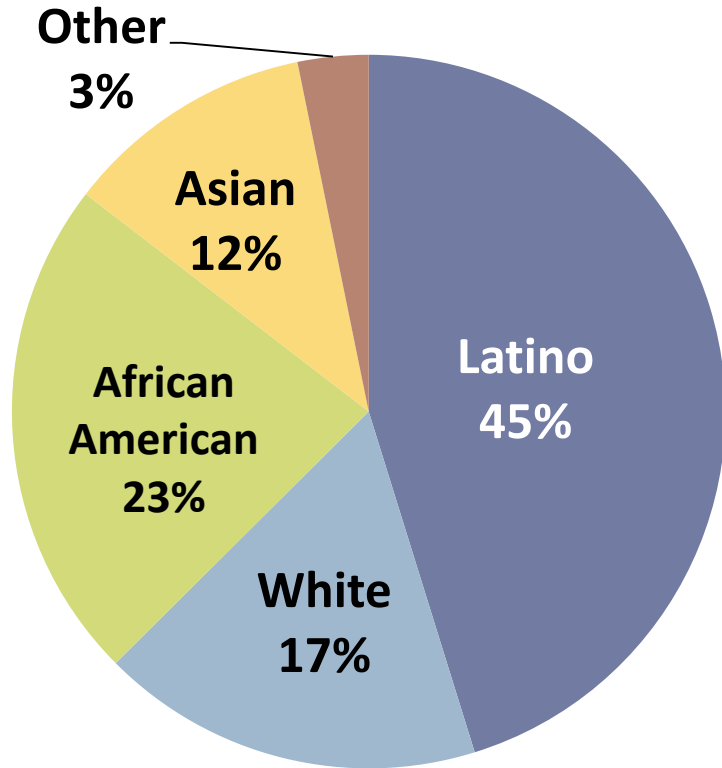

ECC Service Area