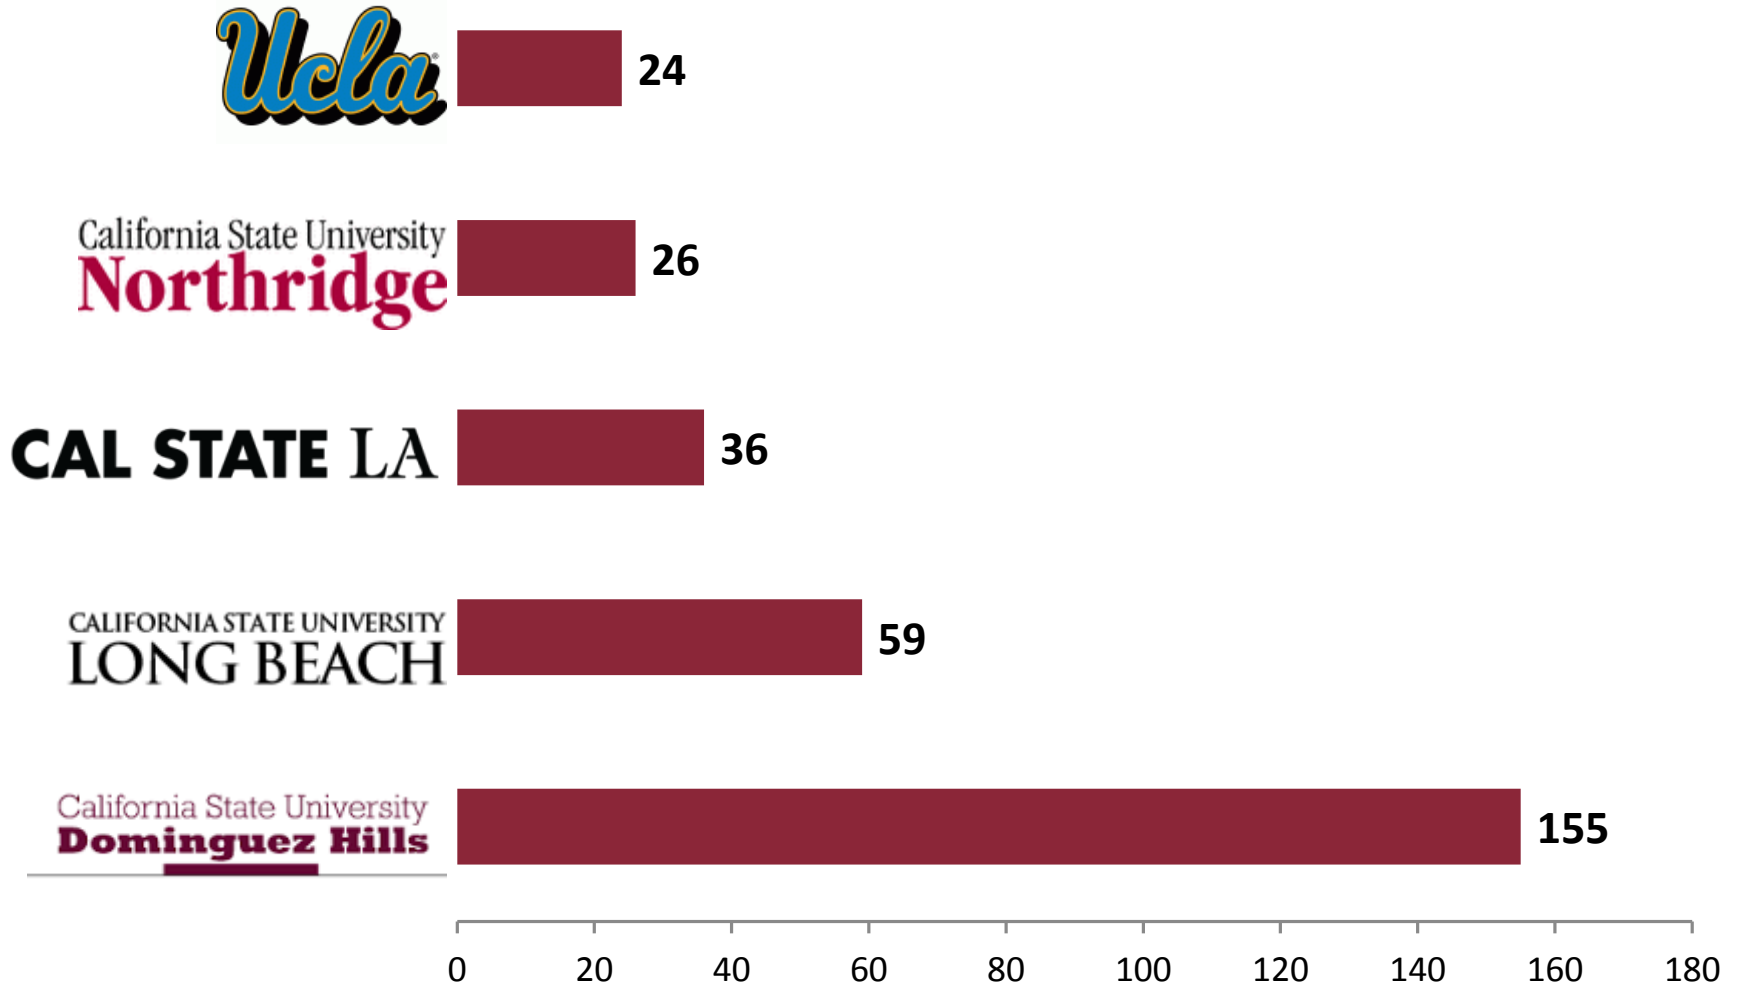

Compton Top Transfer Destinations