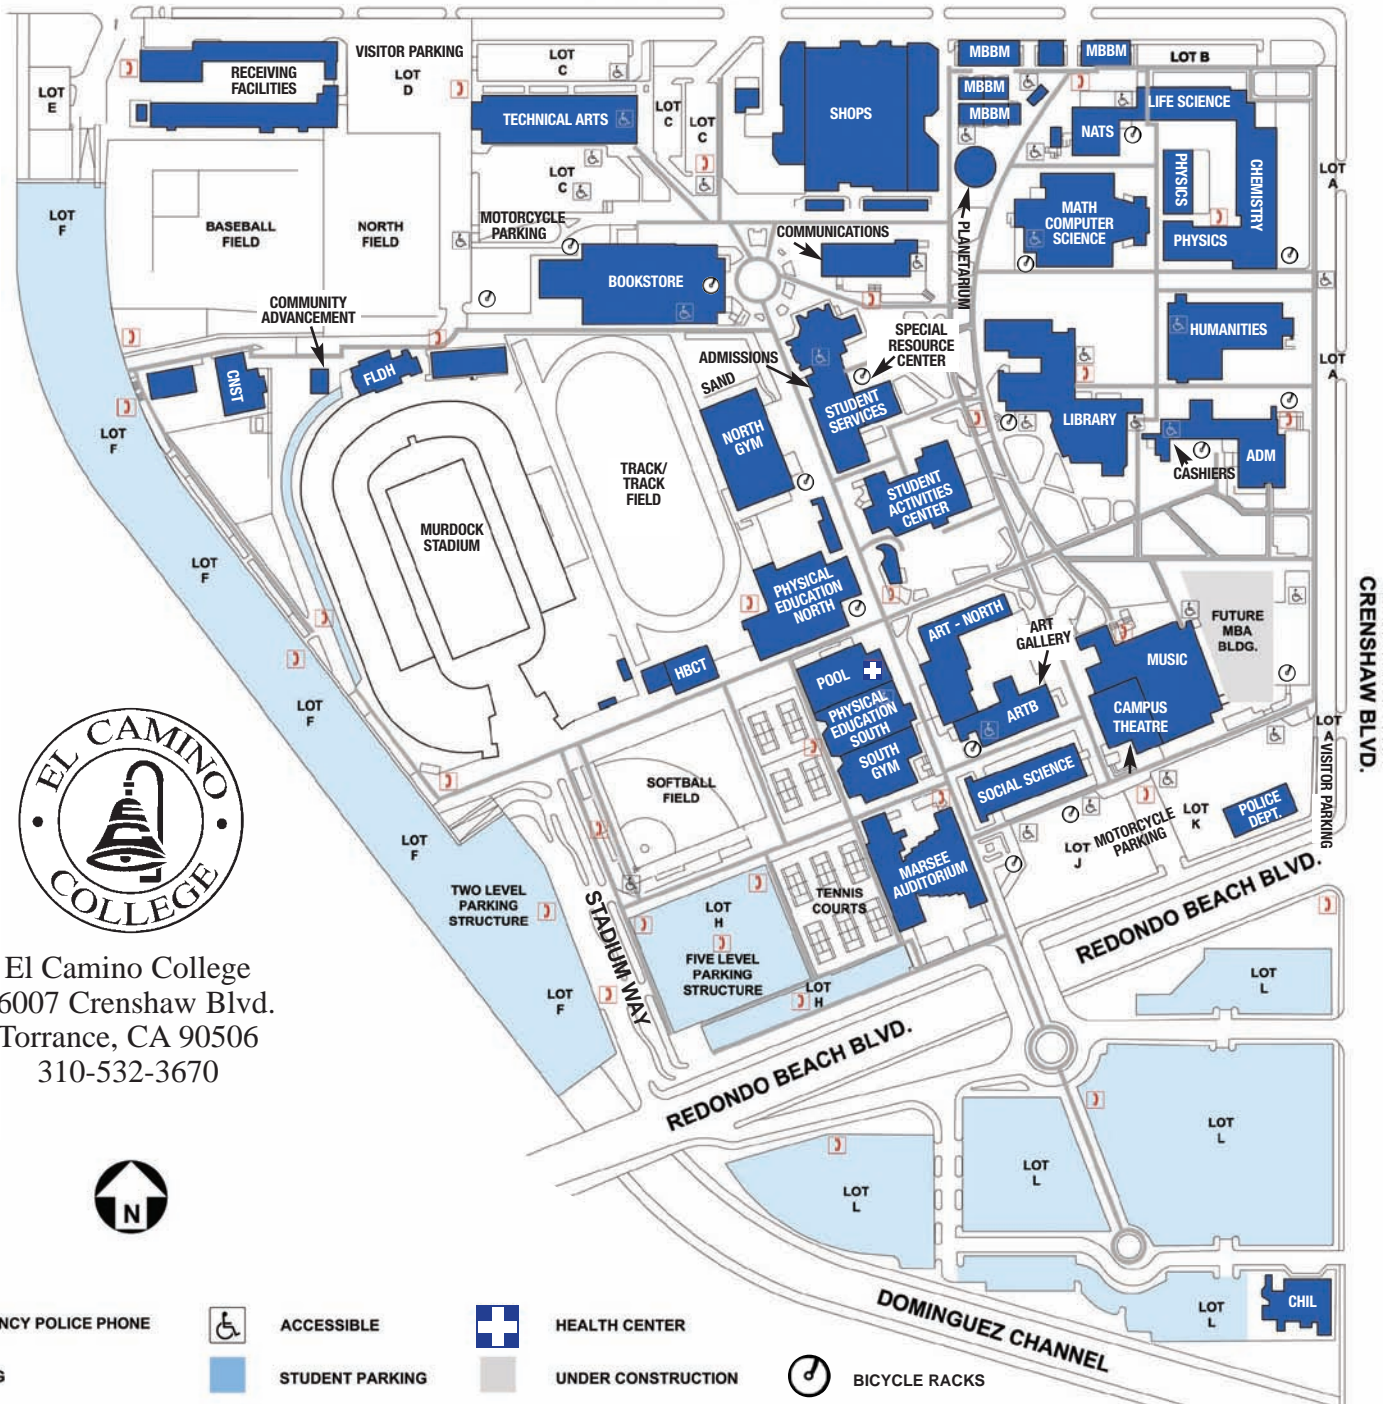

MANHATTAN BEACH BLVD.

El Camino College  
16007 Crenshaw Blvd.  
Torrance, CA 90506  
310-532-3670

- KEY:**
- EMERGENCY POLICE PHONE
  - BUILDING
  - ACCESSIBLE
  - STUDENT PARKING
  - HEALTH CENTER
  - UNDER CONSTRUCTION
  - BICYCLE RACKS

## EL CAMINO COLLEGE

BUILDING / LOCATION	ABBREVIATION	BUILDING / LOCATION	ABBREVIATION
ADMINISTRATION	ADM	MURDOCK STADIUM	STAD
ART AND BEHAVIORAL SCIENCE	ARTB	MUSIC	MUSI
ART BUILDING - NORTH	ARTN	NATURAL SCIENCE	NATS
BASEBALL FIELD	BBFL	NORTH FIELD	NFLD
BOOKSTORE	BKST	NORTH GYM	NGYM
BUSINESS	BUSI	PHYSICAL EDUCATION NORTH	PE-N
POLICE DEPARTMENT	ECPD	PHYSICAL EDUCATION SOUTH	PE-S
CAMPUS THEATRE	TH	PHYSICS	PHYS
CHEMISTRY	CHEM	PLANETARIUM	PLAN
CHERRY TREE OFFICES	CTO	POOL	POOL
CHILD DEVELOPMENT CENTER	CHIL	SAND COURTS	SAND
COMMUNICATIONS	COMM	SHOPS	SHOP
COMMUNITY ADVANCEMENT OFFICE	CADV	SOFTBALL FIELD	SBFL
CONSTRUCTION TECHNOLOGY	CNST	SOCIAL SCIENCE	SOCS
FIELDHOUSE	FLDH	SOUTH GYM	SGYM
HANDBALL COURTS	HBCT	SPECIAL RESOURCE CENTER	SRC
HUMANITIES	H	STUDENT ACTIVITIES CENTER	ACTC
SCHAUERMAN LIBRARY	LIB	STUDENT SERVICES CENTER	SSVC
LIFE SCIENCE	LS	TECHNICAL ARTS	TECH
MANHATTAN BEACH BLVD. MODULES	MBBM	TENNIS COURTS	TENN
MARSEE AUDITORIUM	AUD	TRACK/TRACK FIELD	TRAK/TRFL
MATH / COMPUTER SCIENCE	MCS	YARD	YARD