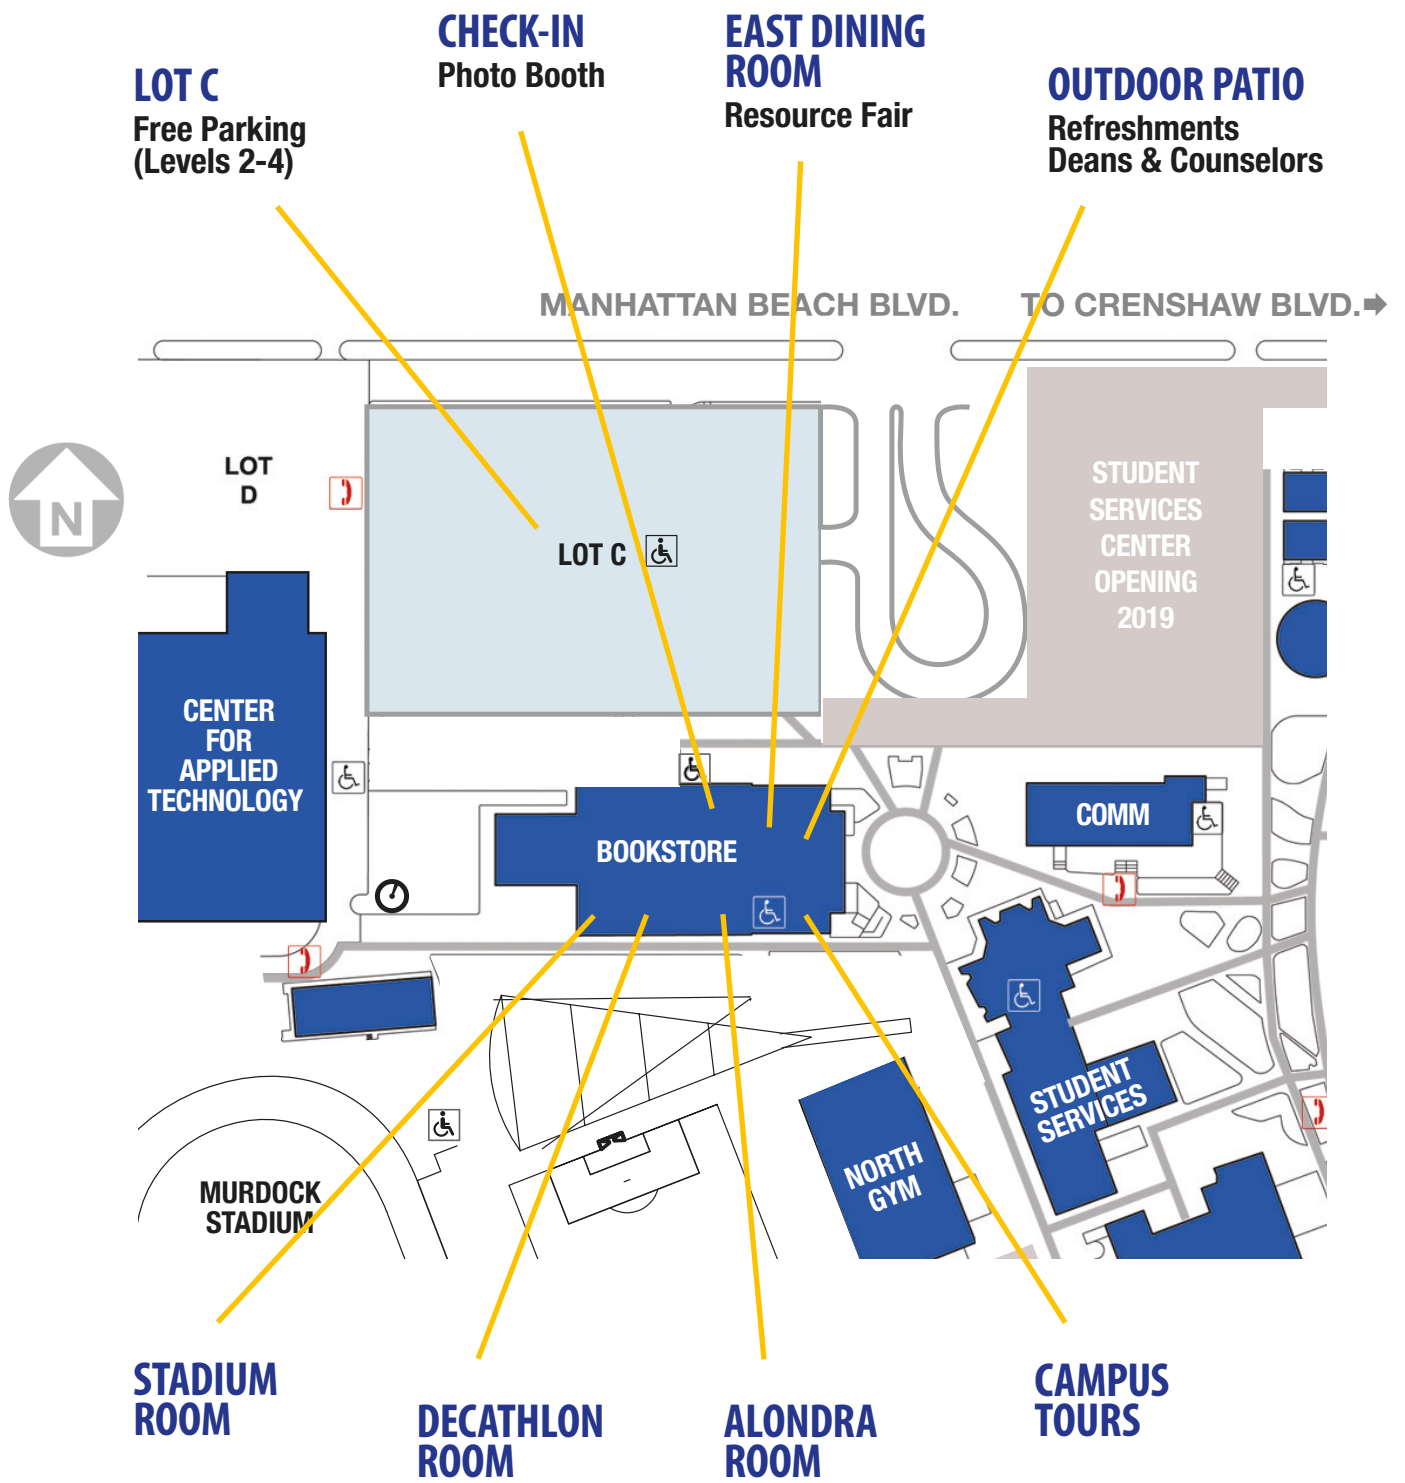

COLLEGE NIGHT EVENT MAP

El Camino College

16007 Crenshaw Blvd. Torrance, CA 90506
www.elcamino.edu