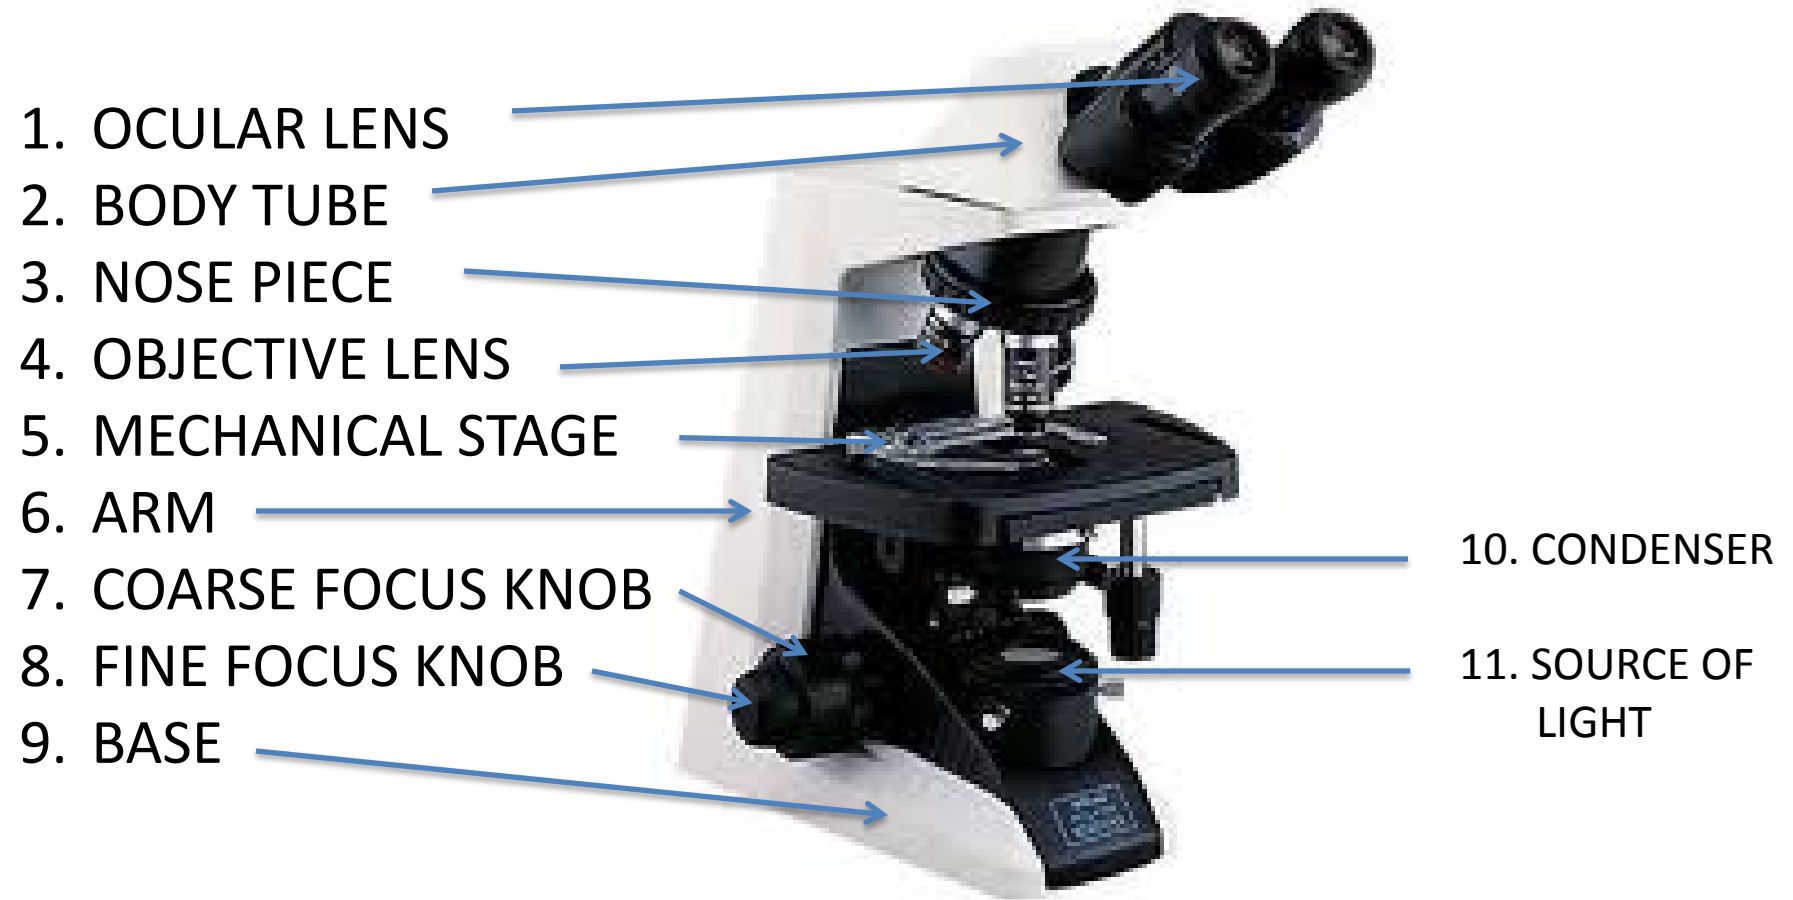

Microscope Parts

12. ON/OFF
SWITCH

**Nikon Eclipse
E200 Student
Microscope
(circa 1999)**