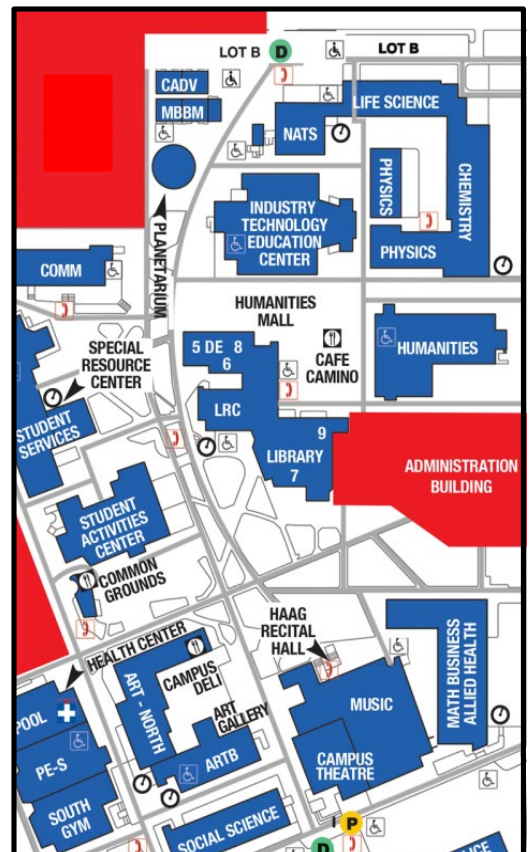

The Opportunity Project (TOP)

Atheneus Ocampo - SSVV 102A
Monday: 11:30 a.m. - 12:30 p.m.
Rocio Diaz – H 121E
Tuesday: 6:00 p.m. – 7:00 p.m.
Ruby Padilla – H 121J
Wednesday: 1:30 p.m. – 2:30 p.m.

Student Success Program(SSP)

Dora Miranda - SSVV 213 (RISE Center)
Wednesday: 12:30 p.m. - 1:30 p.m. &
4:30 p.m. – 5:30 p.m.
Xiao Wang - SSVV 213 (RISE Center)
Tuesday: 11:00 a.m. – 12:00 p.m. &
2:30 p.m. - 3:30 p.m.
Angie Hagan(Advisor) - SSVV 213 (RISE Center)
Monday: 9:30 a.m. – 10:30 a.m. &
2:30 p.m. - 3:30 p.m.
Martha Perez(Advisor) - SSVV 213 (RISE Center)
Thursday:10:30 a.m. – 11:30 a.m. &
4:00 p.m. - 5:00 p.m.

Project Success

Brian Mims - SSVV 104G
Monday: 10:30 a.m. - 1:00 p.m. &
4:00 p.m. – 5:00 p.m.
Tuesday: 10:00 a.m. - 11:00 a.m. &
1:30 p.m. – 5:30 p.m.
Wednesday: 12:30 p.m. - 2:30 p.m.
Thursday: 1:30 p.m. – 3:30 p.m.
Nikki Barber - SSVV 104E
Wednesday: 10:00 a.m. – 4:00 p.m.

Puente

Griselda Castro - SSVV 104H
Wednesday: 5:00 p.m. – 6:00 p.m.
Thursday: 12:00 p.m. – 1:00 p.m.
Maribel Hernandez - SSVV 104I
Monday: 4:00 p.m. – 5:00 p.m.
Tuesday: 12:00 p.m. – 1:00 p.m.

Art & Behavioral Building: ARTB
Humanities: H
Industry & Technology Start Center: ITEC STCT
Music Library: MUSI LIB
Student Services Center: SSVV

Hours are subject to change.
Questions?
Please call: 310-660-3593 ext. 3458