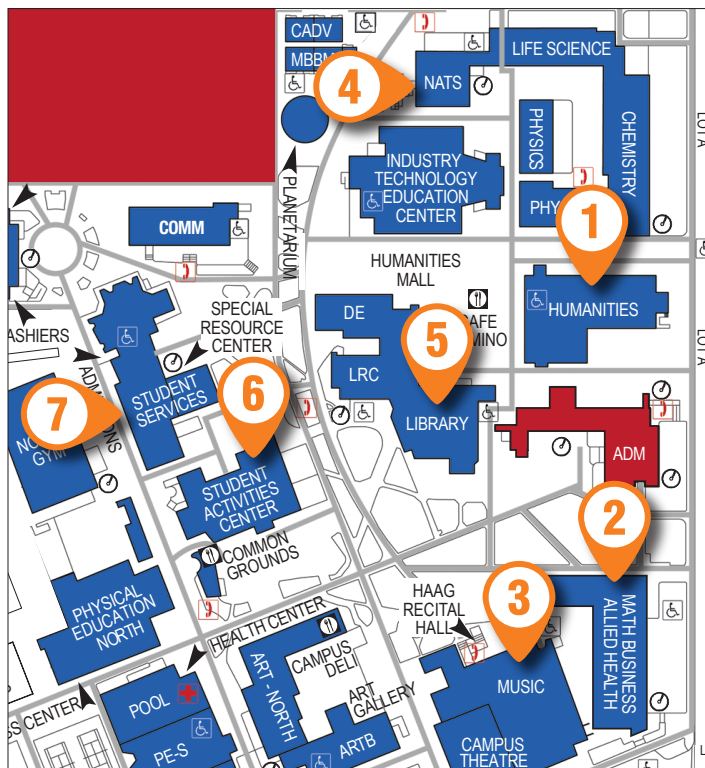

5 SCHAUERMAN LIBRARY

Learning Resource Center
Reading Success Center

6 STUDENT ACTIVITIES CENTER

KEAS Program

7 STUDENT SERVICES CENTER

EOPS, CARE, and CalWORKs
Math Placement Test & Prep/
Just In Time Tutoring

 BUILDING

 UNDER CONSTRUCTION

 EMERGENCY POLICE PHONE

 ACCESSIBLE

 HEALTH CENTER

 BICYCLE RACKS

 DOOR TO DOOR DROPOFF

 FOOD SERVICE