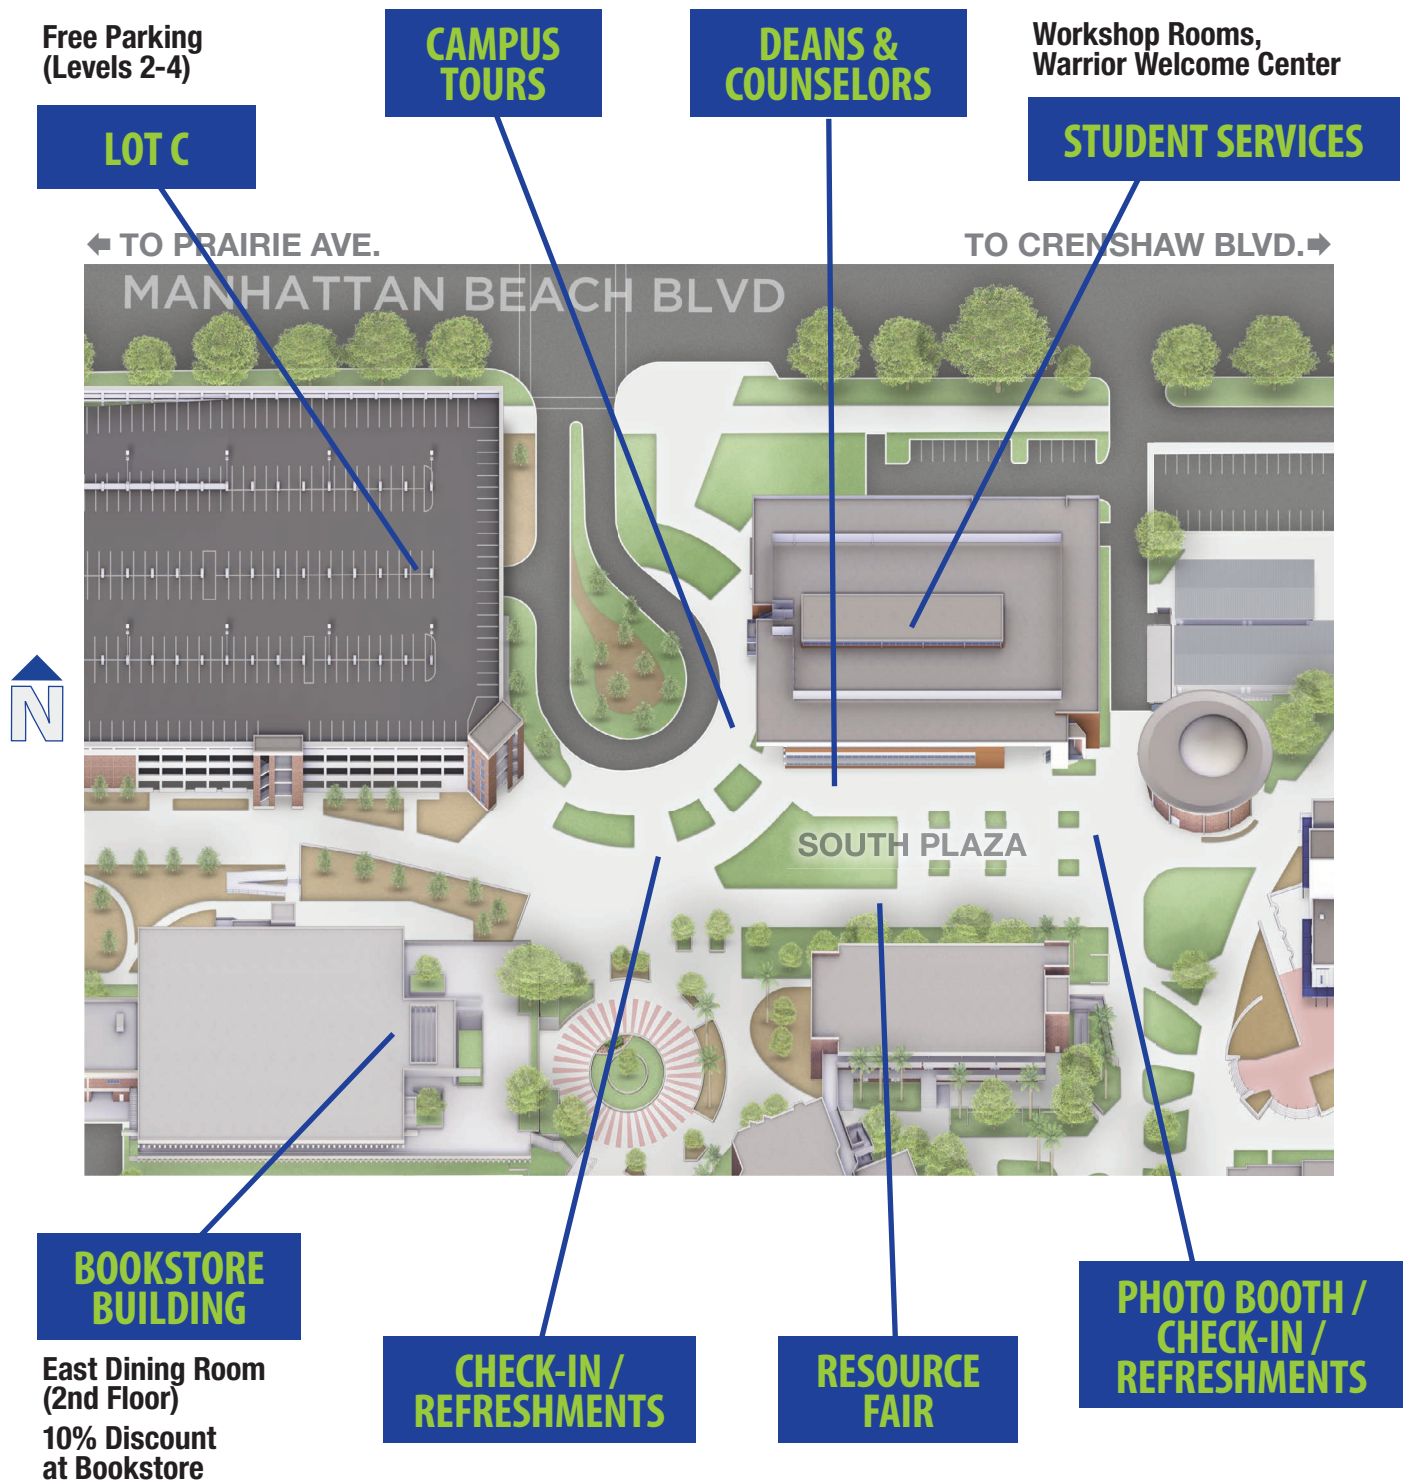

COLLEGE NIGHT EVENT MAP

El Camino College

16007 Crenshaw Blvd. Torrance, CA 90506
www.elcamino.edu