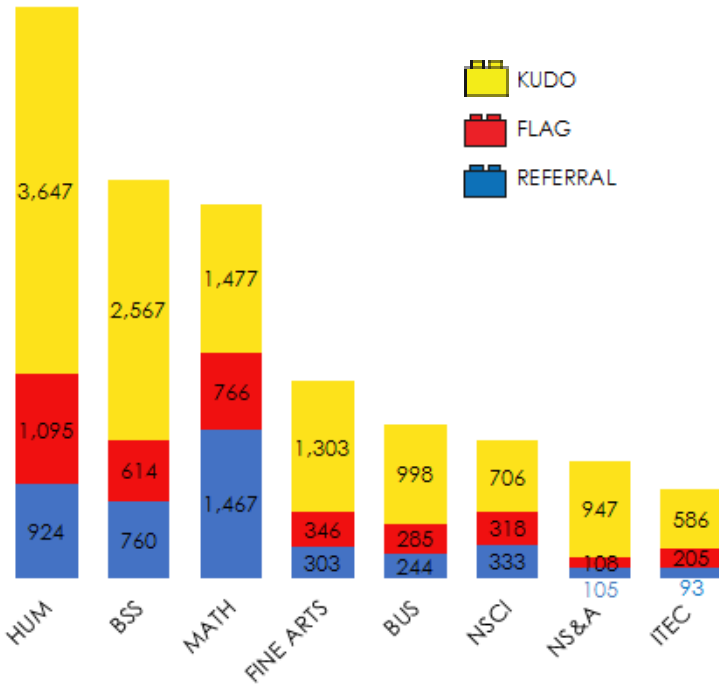

Fall 2019 Summary

20,197 tracking items
422 faculty
8,165 students

ACTIVITY UPDATE

Total Tracking Items By Division

MIDTERM PROGRESS REPORT TRACKING ITEMS

Kudo

2,661 "Passing (Grade A)"
 1,919 "Passing (Grade B)"
 1,077 "Passing"

Flag

1,381 "Passing (Grade C)"

Referral

757 "In Danger of Not Passing (Grade D)"
 1,228 "Not Passing (Grade F)"
 546 "In Danger of Not Passing"

TOP TEN USERS!

Daniel Berney	Fine Arts	568
John Mufich	Business	482
Susan Bickford	Mathematics	392
Alice Martinez	Mathematics	361
Anna Mavromati	Humanities	322
Jennifer Annick	Humanities	306
Polly Parks	Natural Sciences	303
Dana Crotwell	Humanities	289
Christopher Glover	Humanities	263
Kaysa Moreno	Mathematics	243

PROGRESS SURVEY/GENERAL TRACKING ITEMS

Flags **2,356** Attendance or General Concerns

Kudos **6,574** Cheers! Keep up the good work, Outstanding Academic Performance, Showing Improvement

Referrals **1,698** Connections Attendance or General Concern Referrals, or Referrals to Counseling Tutoring or Financial Aid