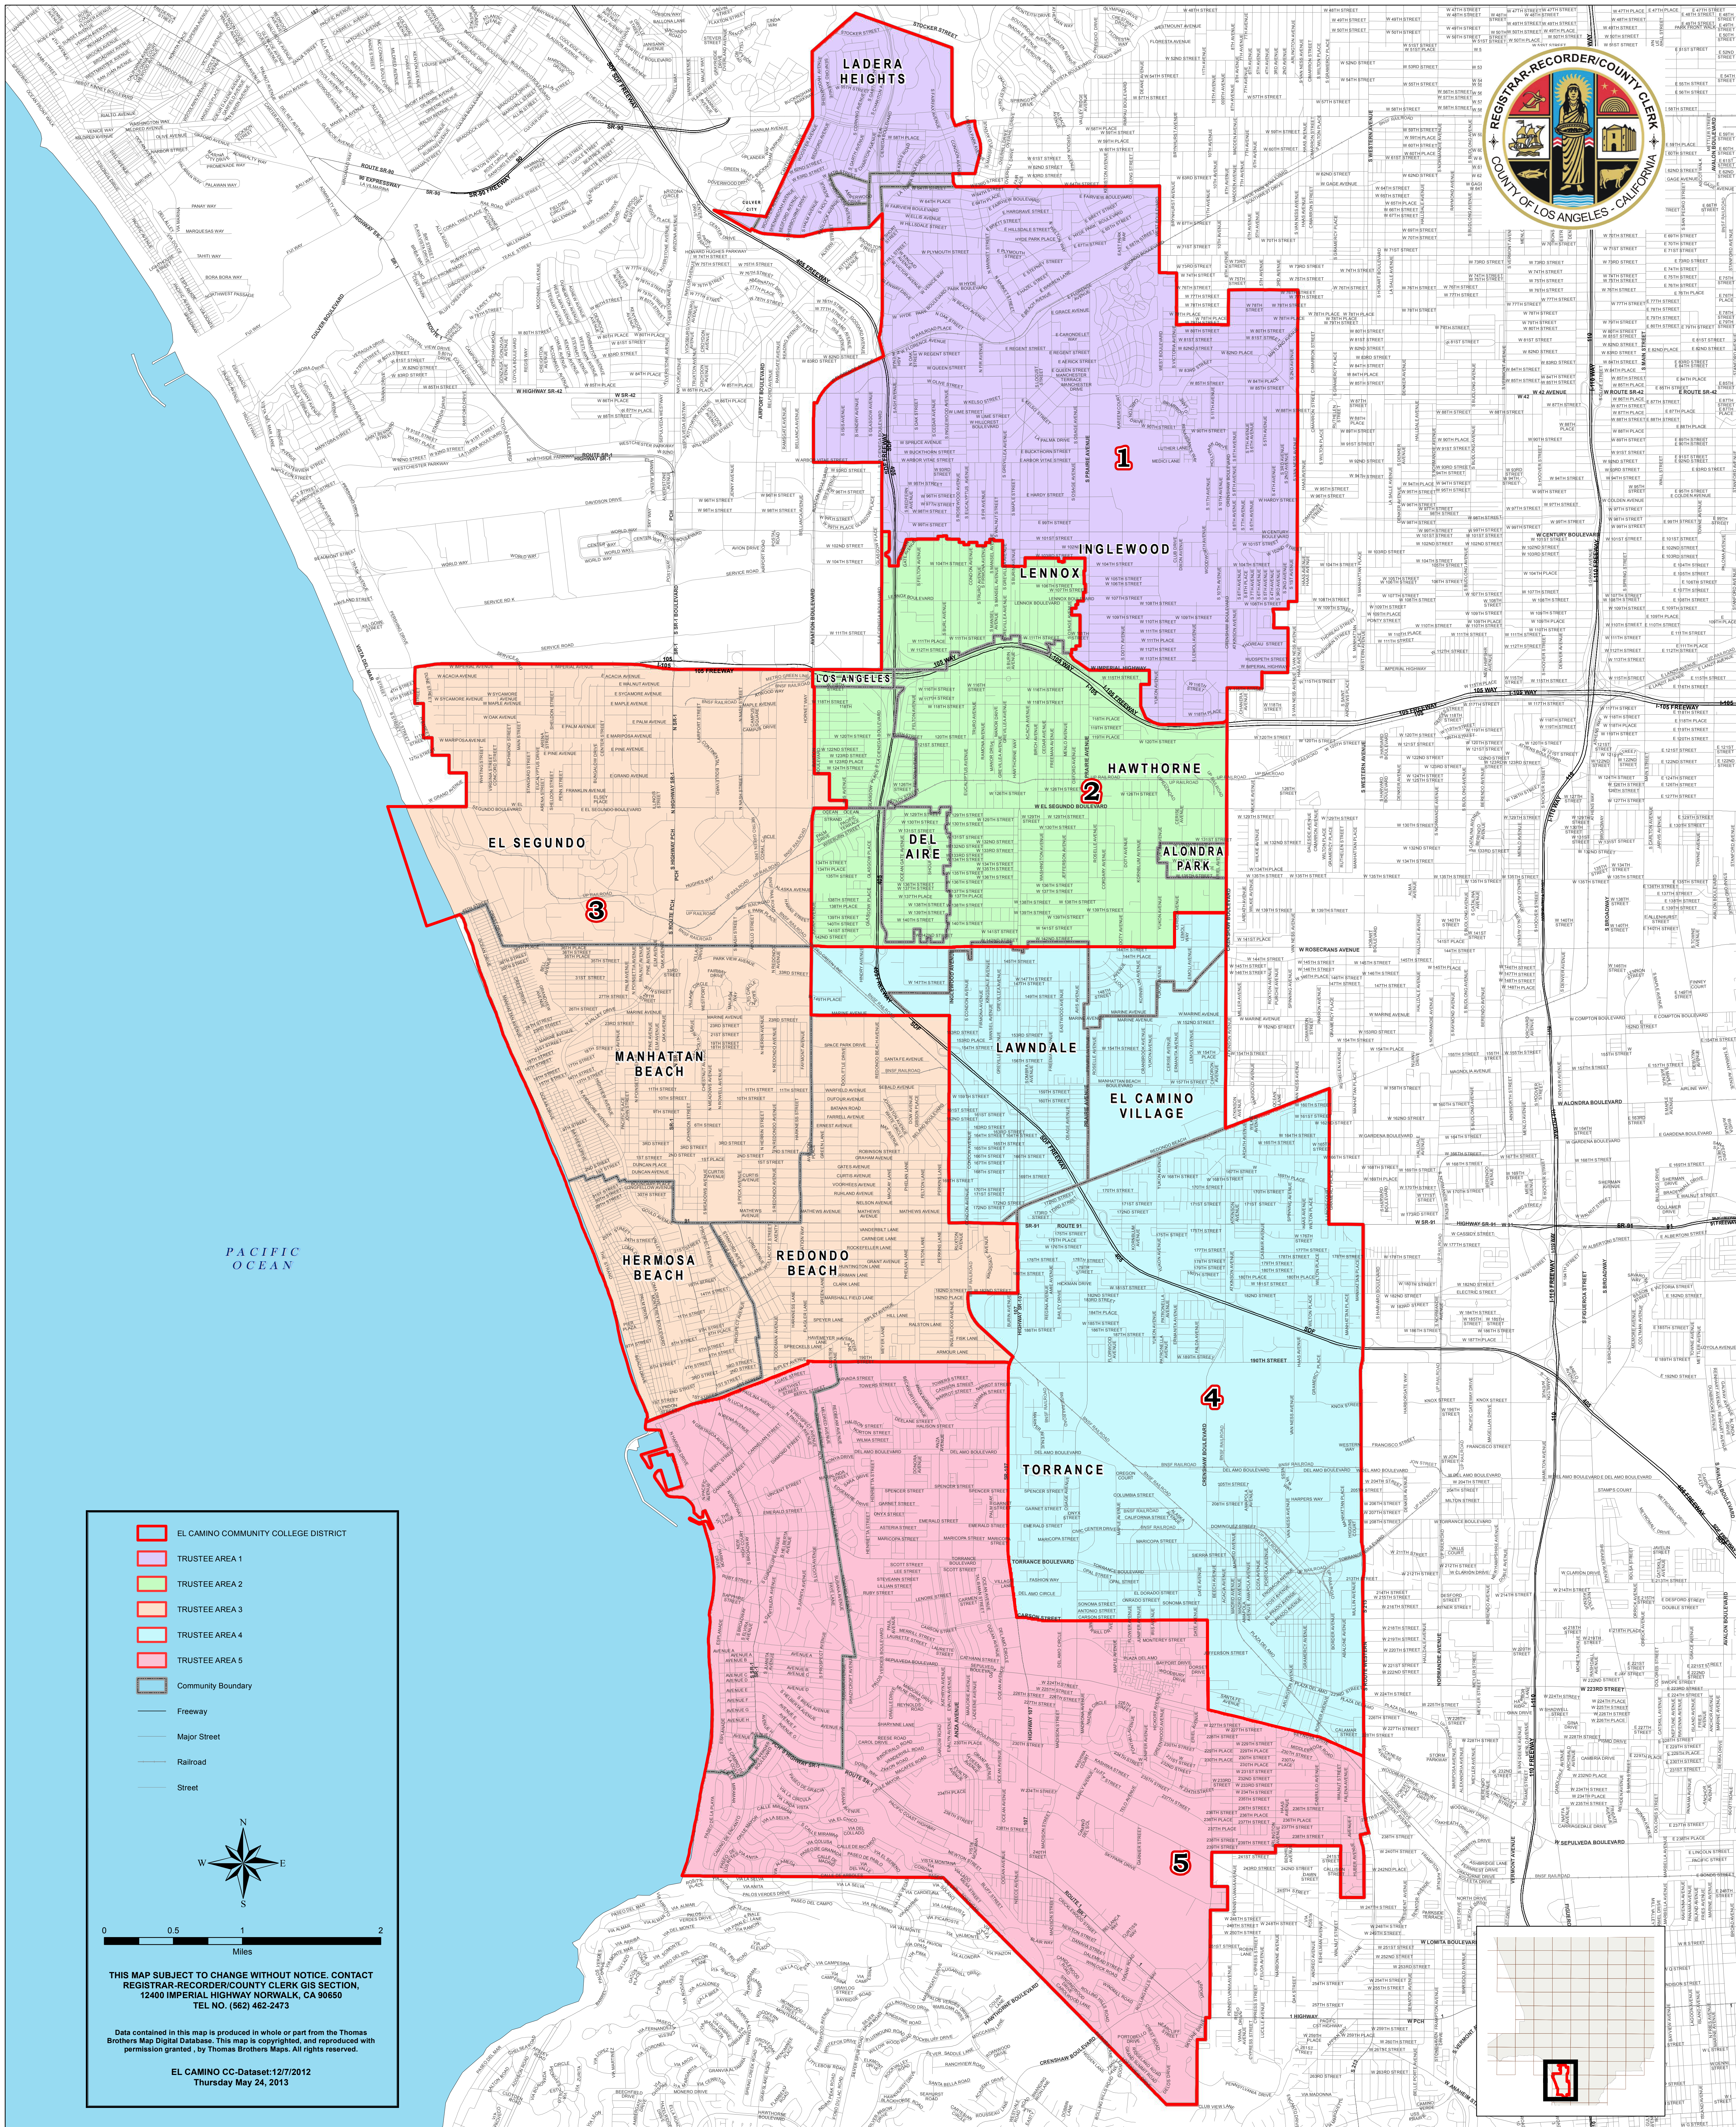

EL CAMINO COMMUNITY COLLEGE DISTRICT

EL CAMINO COMMUNITY COLLEGE DISTRICT

- EL CAMINO COMMUNITY COLLEGE DISTRICT
- TRUSTEE AREA 1
- TRUSTEE AREA 2
- TRUSTEE AREA 3
- TRUSTEE AREA 4
- TRUSTEE AREA 5
- Community Boundary
- Freeway
- Major Street
- Railroad
- Street

0 0.5 1 2
Miles

THIS MAP SUBJECT TO CHANGE WITHOUT NOTICE. CONTACT REGISTRAR-RECORDER/COUNTY CLERK GIS SECTION, 12400 IMPERIAL HIGHWAY NORWALK, CA 90650 TEL NO. (562) 462-2473

Data contained in this map is produced in whole or part from the Thomas Brothers Map Digital Database. This map is copyrighted, and reproduced with permission granted, by Thomas Brothers Maps. All rights reserved.

EL CAMINO CC-Dataset:12/7/2012
Thursday May 24, 2013