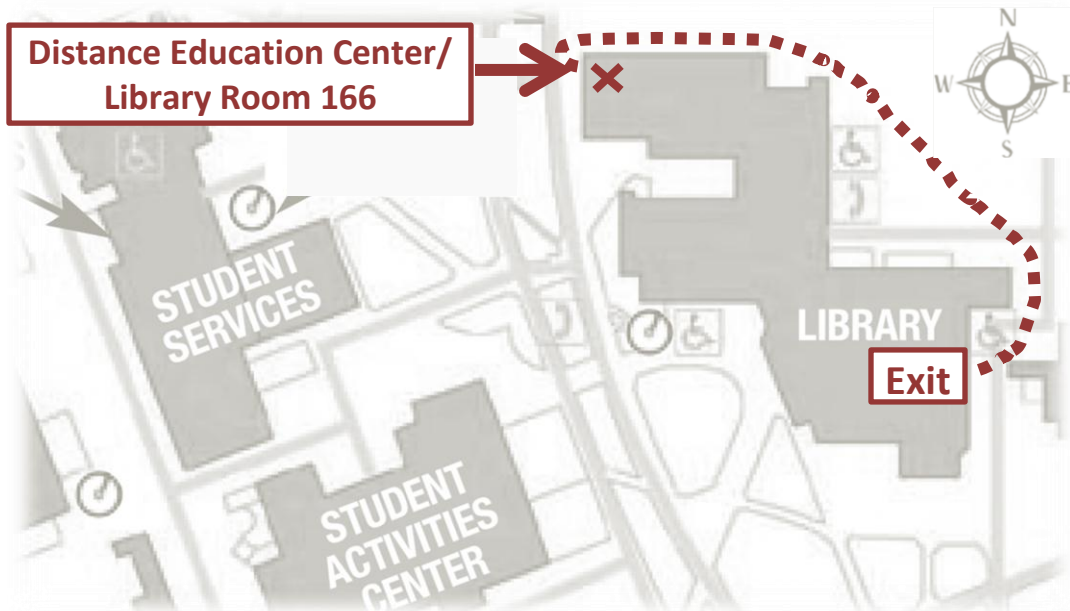

ryoung2/15/2013

Where is the Distance Education Center / Library Room 166?

The Distance Education Center is different from the Distance Education Office. The Office is in the Library, East Basement. The Center, where most classes and meetings are held, is on the First Floor, outside the Library. The Distance Education Center is also known as Library Room 166. If you are currently at the **LIBRARY CIRCULATION DESK**, please follow the directions below to get to the Distance Education Center.

- Exit through the front door of the Library.
- Make a right and walk 50-60 feet.
- You will see a large, blue "Distance Education Center" sign to your right.
- After the sign is the entrance to the room.

ryoung2/15/2013

Where is the Distance Education Center / Library Room 166?

The Distance Education Center is different from the Distance Education Office. The Office is in the Library, East Basement. The Center, where most classes and meetings are held, is on the First Floor, outside the Library. The Distance Education Center is also known as Library Room 166. If you are currently in the **LIBRARY EAST BASEMENT**, please follow the directions below to get to the Distance Education Center.

- Exit through the front door of the Library Media Technology Center (LMTC).
- Take the stairs and make a left. Follow the path shown on the map below.
- As soon as you make a left around the corner shown by the arrow below, you will see a large, blue "Distance Education Center" sign.
- Before the sign, to your left, is the entrance to the room.