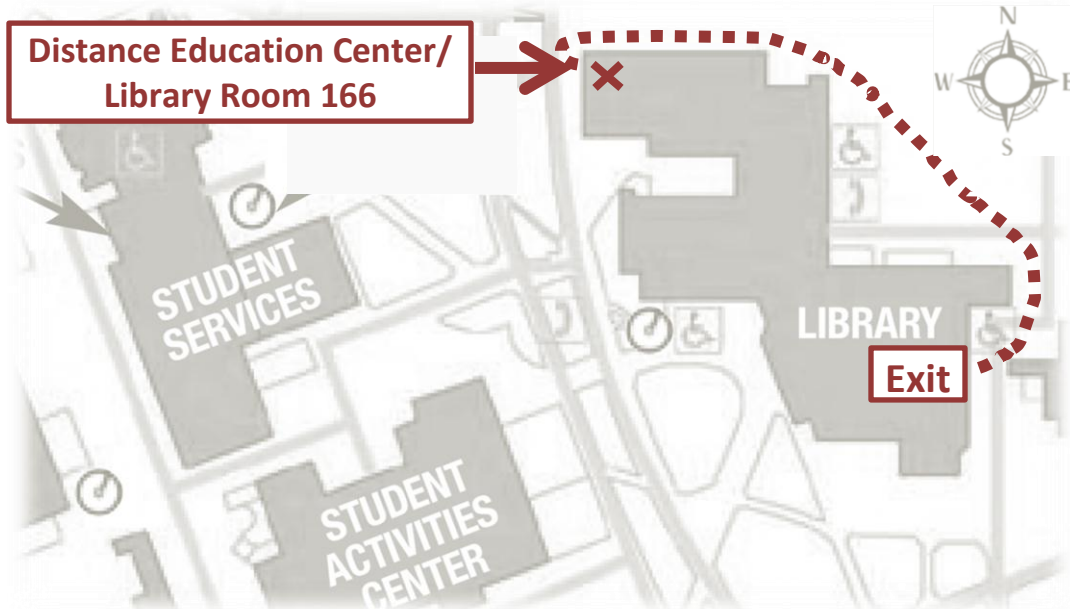

ryoung2/15/2013

Where is the Distance Education Center / Library Room 166?

The Distance Education Center is different from the Distance Education Office. The Office is in the Library, East Basement. The Center, where most classes and meetings are held, is on the First Floor, outside the Library. The Distance Education Center is also known as Library Room 166. If you are currently in the **LIBRARY EAST BASEMENT**, please follow the directions below to get to the Distance Education Center.

- Exit through the front door of the Library Media Technology Center (LMTC).
- Take the stairs and make a left. Follow the path shown on the map below.
- As soon as you make a left around the corner shown by the arrow below, you will see a large, blue “Distance Education Center” sign.
- Before the sign, to your left, is the entrance to the room.