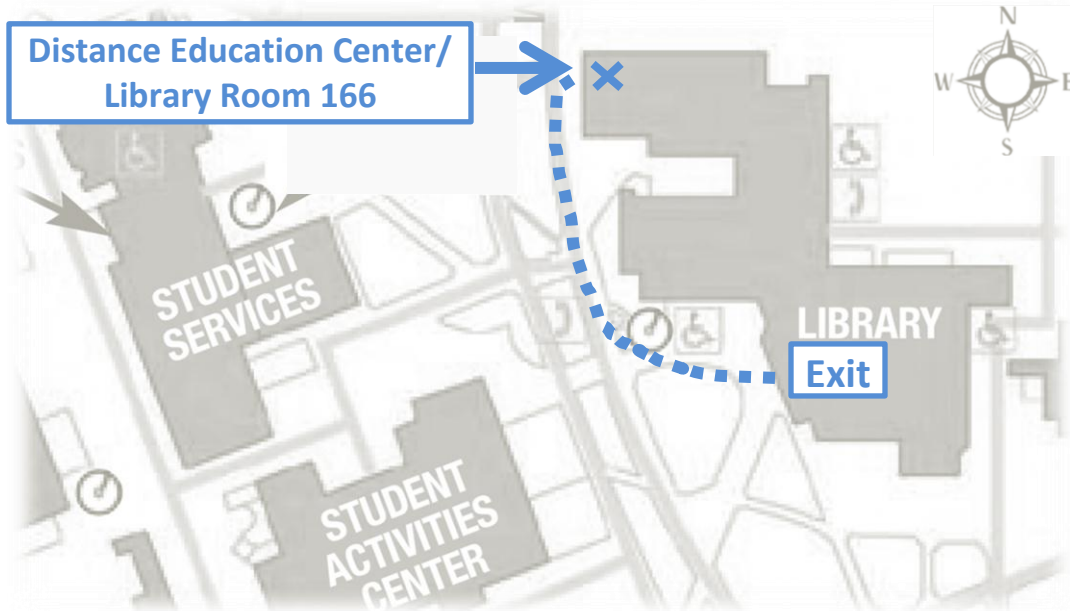

ryoung2/15/2013

Where is the Distance Education Center / Library Room 166?

The Distance Education Center is different from the Distance Education Office. The Office is in the Library, East Basement. The Center, where most classes and meetings are held, is on the First Floor, outside the Library. The Distance Education Center is also known as Library Room 166. If you are currently in the **LIBRARY EAST BASEMENT**, please follow the directions below to get to the Distance Education Center.

- Exit through the front door of the Library Media Technology Center (LMTC).
- Take the stairs and make a left. Follow the path shown on the map below.
- As soon as you make a left around the corner shown by the arrow below, you will see a large, blue “Distance Education Center” sign.
- Before the sign, to your left, is the entrance to the room.

ryoung2/15/2013

Where is the Distance Education Center / Library Room 166?

The Distance Education Center is different from the Distance Education Office. The Office is in the Library, East Basement. The Center, where most classes and meetings are held, is on the First Floor, outside the Library. The Distance Education Center is also known as Library Room 166. If you are currently at the **LIBRARY CIRCULATION DESK**, please follow the directions below to get to the Distance Education Center.

- Exit through the front door of the Library.
- Make a right and walk 50-60 feet.
- You will see a large, blue "Distance Education Center" sign to your right.
- After the sign is the entrance to the room.