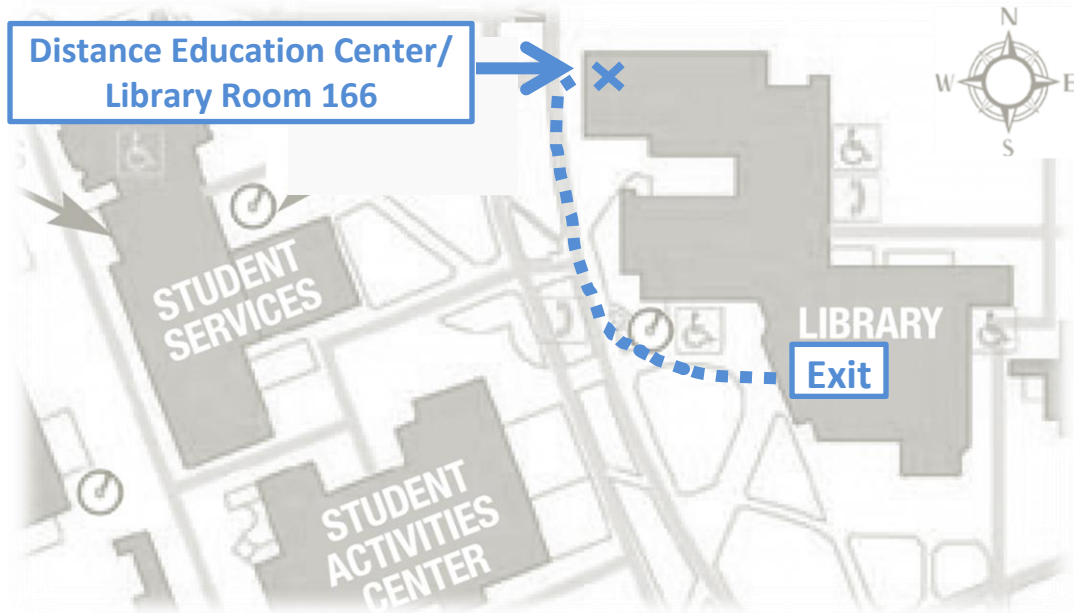

Where is the Distance Education Center / Library Room 166?

The Distance Education Center is different from the Distance Education Office. The Office is in the Library, East Basement. The Center, where most classes and meetings are held, is on the First Floor, outside the Library. The Distance Education Center is also known as Library Room 166. If you are currently at the **LIBRARY CIRCULATION DESK**, please follow the directions below to get to the Distance Education Center.

- Exit through the front door of the Library.
- Make a right and walk 50-60 feet.
- You will see a large, blue "Distance Education Center" sign to your right.
- After the sign is the entrance to the room.

ryoung2/15/2013

Where is the Distance Education Center / Library Room 166?

The Distance Education Center is different from the Distance Education Office. The Office is in the Library, East Basement. The Center, where most classes and meetings are held, is on the First Floor, outside the Library. The Distance Education Center is also known as Library Room 166. If you are currently at the **LIBRARY CIRCULATION DESK**, please follow the directions below to get to the Distance Education Center.