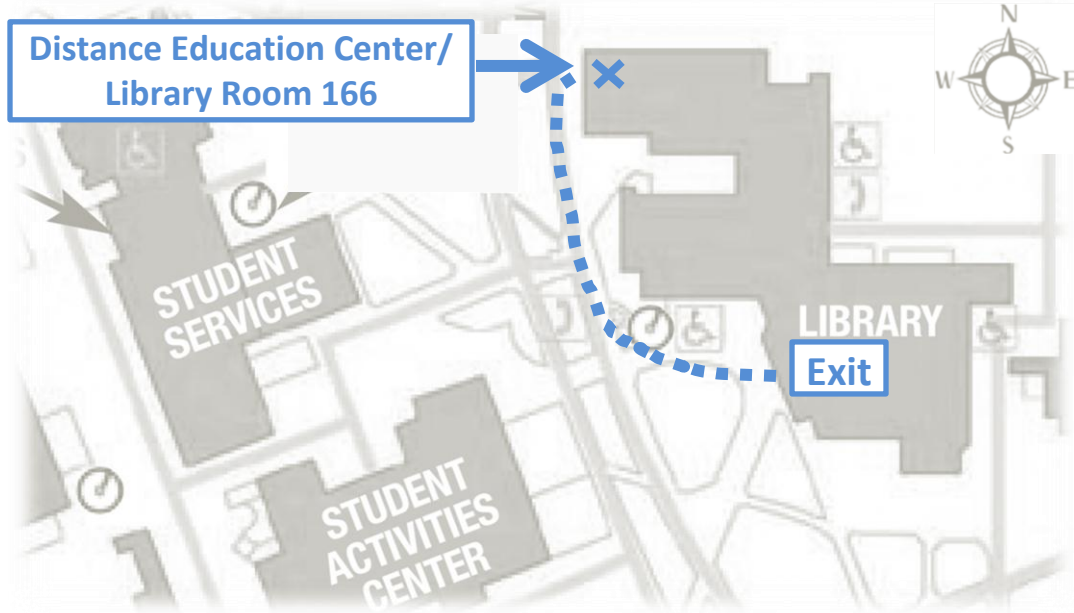

Where is the Distance Education Center / Library Room 166?

The Distance Education Center is different from the Distance Education Office. The Office is in the Library, East Basement. The Center, where most classes and meetings are held, is on the First Floor, outside the Library. The Distance Education Center is also known as Library Room 166. If you are currently at the **LIBRARY CIRCULATION DESK**, please follow the directions below to get to the Distance Education Center.

- Exit through the front door of the Library.
- Make a right and walk 50-60 feet.
- You will see a large, blue "Distance Education Center" sign to your right.
- After the sign is the entrance to the room.

ryoung2/15/2013

Where is the Distance Education Center / Library Room 166?

The Distance Education Center is different from the Distance Education Office. The Office is in the Library, East Basement. The Center, where most classes and meetings are held, is on the First Floor, outside the Library. The Distance Education Center is also known as Library Room 166. If you are currently at the **LIBRARY CIRCULATION DESK**, please follow the directions below to get to the Distance Education Center.