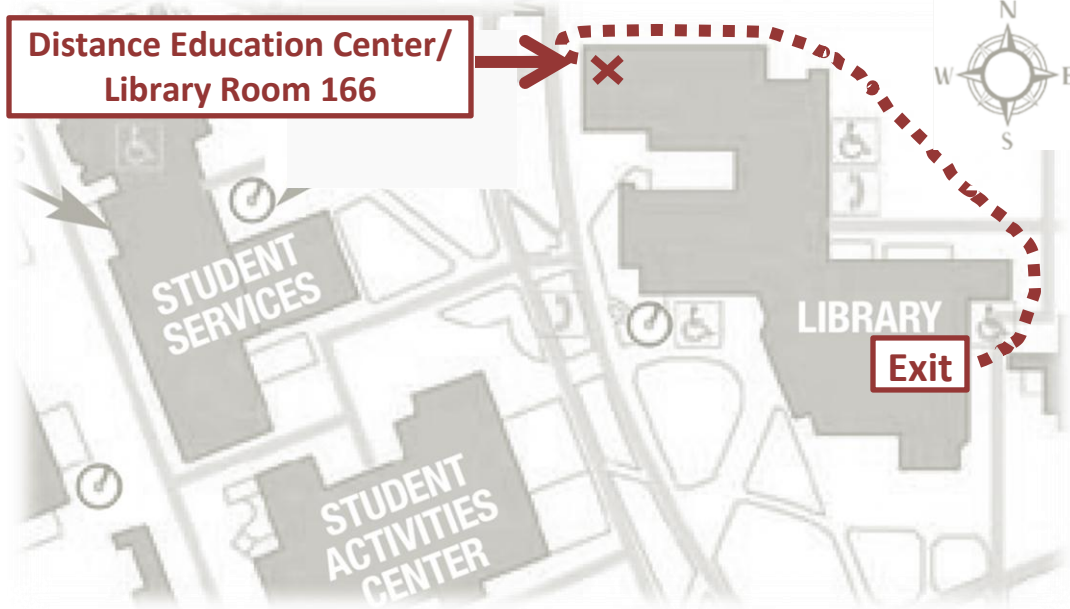

ryoung2/15/2013

Where is the Distance Education Center / Library Room 166?

The Distance Education Center is different from the Distance Education Office. The Office is in the Library, East Basement. The Center, where most classes and meetings are held, is on the First Floor, outside the Library. The Distance Education Center is also known as Library Room 166. If you are currently at the **LIBRARY CIRCULATION DESK**, please follow the directions below to get to the Distance Education Center.

- Exit through the front door of the Library.
- Make a right and walk 50-60 feet.
- You will see a large, blue "Distance Education Center" sign to your right.
- After the sign is the entrance to the room.

ryoung2/15/2013

Where is the Distance Education Center / Library Room 166?

The Distance Education Center is different from the Distance Education Office. The Office is in the Library, East Basement. The Center, where most classes and meetings are held, is on the First Floor, outside the Library. The Distance Education Center is also known as Library Room 166. If you are currently in the **LIBRARY EAST BASEMENT**, please follow the directions below to get to the Distance Education Center.

- Exit through the front door of the Library Media Technology Center (LMTC).
- Take the stairs and make a left. Follow the path shown on the map below.
- As soon as you make a left around the corner shown by the arrow below, you will see a large, blue “Distance Education Center” sign.
- Before the sign, to your left, is the entrance to the room.