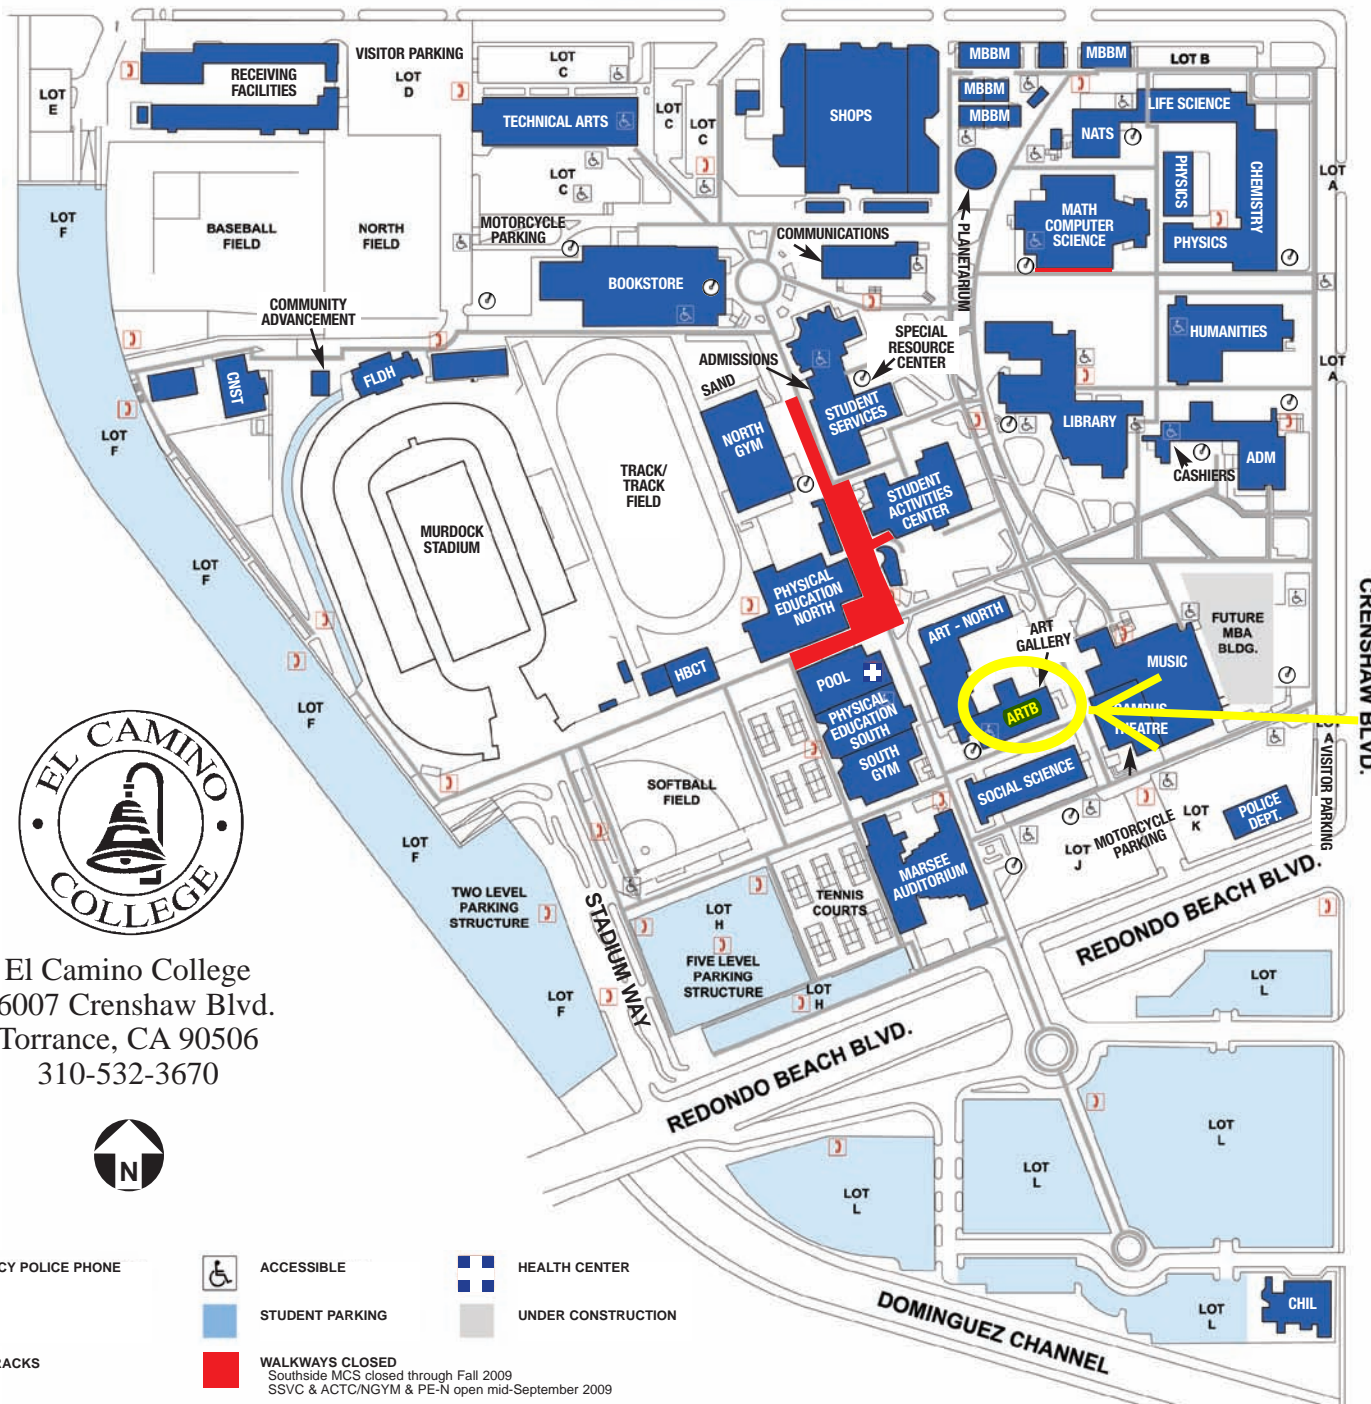

MANHATTAN BEACH BLVD.

El Camino College
16007 Crenshaw Blvd.
Torrance, CA 90506
310-532-3670

KEY:

-  EMERGENCY POLICE PHONE
-  ACCESSIBLE
-  HEALTH CENTER
-  BUILDING
-  STUDENT PARKING
-  UNDER CONSTRUCTION
-  BICYCLE RACKS
-  WALKWAYS CLOSED
Southside MCS closed through Fall 2009
SSVC & ACTC/NGYM & PE-N open mid-September 2009

EL CAMINO COLLEGE

BUILDING / LOCATION	ABBREVIATION	BUILDING / LOCATION	ABBREVIATION
ADMINISTRATION	ADM	MURDOCK STADIUM	STAD
ART AND BEHAVIORAL SCIENCE	ARTB	MUSIC	MUSI
ART BUILDING - NORTH	ARTN	NATURAL SCIENCE	NATS
BASEBALL FIELD	BBFL	NORTH FIELD	NFLD
BOOKSTORE	BKST	NORTH GYM	NGYM
BUSINESS	BUSI	PHYSICAL EDUCATION NORTH	PE-N
POLICE DEPARTMENT	ECPD	PHYSICAL EDUCATION SOUTH	PE-S
CAMPUS THEATRE	TH	PHYSICS	PHYS
CHEMISTRY	CHEM	PLANETARIUM	PLAN
CHERRY TREE OFFICES	CTO	POOL	POOL
CHILD DEVELOPMENT CENTER	CHIL	SAND COURTS	SAND
COMMUNICATIONS	COMM	SHOPS	SHOP
COMMUNITY ADVANCEMENT OFFICE	CADV	SOFTBALL FIELD	SBFL
CONSTRUCTION TECHNOLOGY	CNST	SOCIAL SCIENCE	SOCS
FIELDHOUSE	FLDH	SOUTH GYM	SGYM
HANDBALL COURTS	HBCT	SPECIAL RESOURCE CENTER	SRC
HUMANITIES	H	STUDENT ACTIVITIES CENTER	ACTC
SCHAURMAN LIBRARY	LIB	STUDENT SERVICES CENTER	SSVC
LIFE SCIENCE	LS	TECHNICAL ARTS	TECH
MANHATTAN BEACH BLVD. MODULES	MBBM	TENNIS COURTS	TENN
MARSEE AUDITORIUM	AUD	TRACK/TRACK FIELD	TRAK/TRFL
MATH / COMPUTER SCIENCE	MCS	YARD	YARD